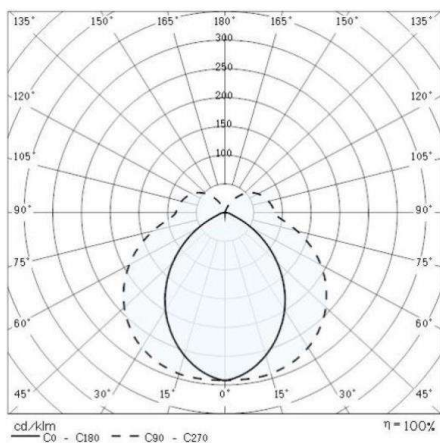

**PACK R DETEK**

**187-303605**

PACK R DETEK LED SURFACE MOUNTED WALL LUMINAIRE made of aluminium, white, satined glass light output indirect, with converter, dimmable not dimmable, with motion detector, IP55

**DRAWING**

**LIGHT DISTRIBUTION CURVE**

**TECHNICAL DETAILS**

System perform. [W]	15
Bulb type	LED
Luminous flux [lm]	344
Colour temp. [K]	3000K
CRI	>80
Optics	satined glass
Converter	with converter
Dimming	nicht dimmbar
Motion detector	with motion detector
Light output	indirect
Voltage [V]	220-240V 50/60Hz
Material	aluminium

Length [mm]	210
Width [mm]	258
Height [mm]	120
Troat [mm]	120
IP protection class	IP55
Voltage class	protection cl. I
Shock resistance	IK05
Net weight [kg]	16,06

Color lamp	white
EAN-Number	8018367616613
Lifetime [h]	40 000