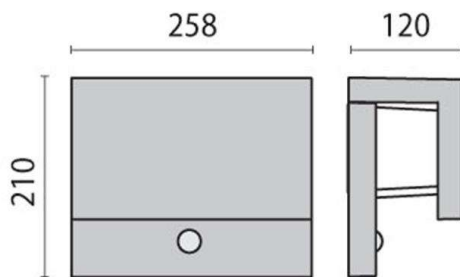

**PACK R DETEK**

**187-303605**

PACK R DETEK LED SURFACE MOUNTED WALL LUMINAIRE made of aluminium, white, satined glass light output indirect, with converter, dimmable not dimmable, with motion detector, IP55

**DRAWING**

**LIGHT DISTRIBUTION CURVE**

**TECHNICAL DETAILS**

System perform. [W]	15
Bulb type	LED
Luminous flux [lm]	344
Colour temp. [K]	3000K
CRI	>80
Optics	satined glass
Converter	with converter
Dimming	nicht dimmbar
Motion detector	with motion detector
Light output	indirect
Voltage [V]	220-240V 50/60Hz
Material	aluminium

Length [mm]	210
Width [mm]	258
Height [mm]	120
Troat [mm]	120
IP protection class	IP55
Voltage class	protection cl. I
Shock resistance	IK05
Net weight [kg]	16,06

Color lamp	white
EAN-Number	8018367616613
Lifetime [h]	40 000