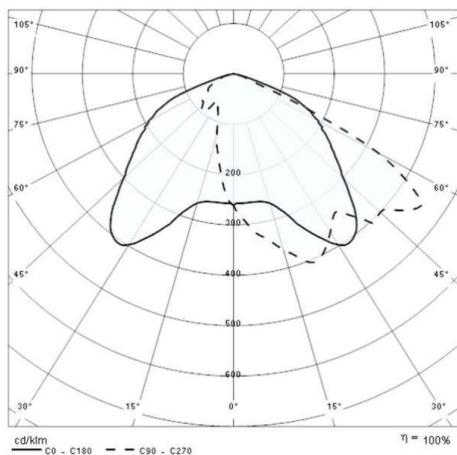

FOCUS +1 A/W

187-305100

FOCUS +1 FLOODLIGHTS made of aluminium, anthrazite, transparent glass beam asymmetric, light output direct, tilting 180°, with converter, dimmability: not dimmable, IP66

DRAWING

TECHNICAL DETAILS

System perform. [W]	18
Bulb type	LED
Luminous flux [lm]	1239
Colour temp. [K]	4000K
CRI	>70
Optics	transparent glass
Converter	with converter
Dimming	not dimmable
Light output	direct
Beam angle [°]	asymmetrisch
Voltage [V]	220-240V 50/60Hz
Material	aluminium
Length [mm]	160
Width [mm]	43
Height [mm]	223
IP protection class	IP66
Voltage class	protection cl. I
Shock resistance	IK06
Net weight [kg]	1,47
Color lamp	anthrazite
EAN-Number	8018367650204
Lifetime [h]	60 000

LIGHT DISTRIBUTION CURVE

The values are rated values. Power and luminous flux are initially subject to a tolerance of +/- 10%. Colour temperature tolerance: +/- 150 K. The values apply to an ambient temperature of 25°C unless otherwise specified.