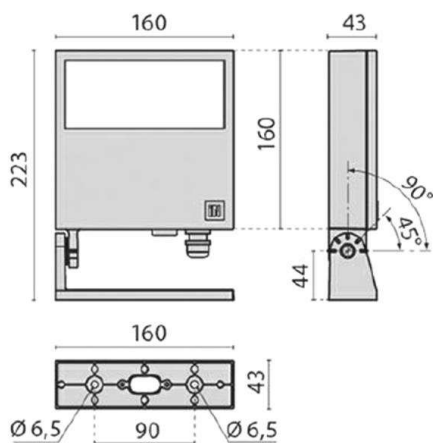

FOCUS +1 A/W

187-305100

FOCUS +1 FLOODLIGHTS made of aluminium, anthrazite, transparent glass beam asymmetric, light output direct, tilting 180°, with converter, dimmability: not dimmable, IP66

DRAWING

TECHNICAL DETAILS

System perform. [W]	18
Bulb type	LED
Luminous flux [lm]	1239
Colour temp. [K]	4000K
CRI	>70
Optics	transparent glass
Converter	with converter
Dimming	not dimmable
Light output	direct
Beam angle [°]	asymmetrisch
Voltage [V]	220-240V 50/60Hz
Material	aluminium
Length [mm]	160
Width [mm]	43
Height [mm]	223
IP protection class	IP66
Voltage class	protection cl. I
Shock resistance	IK06
Net weight [kg]	1,47
Color lamp	anthrazite
EAN-Number	8018367650204
Lifetime [h]	60 000

LIGHT DISTRIBUTION CURVE

The values are rated values. Power and luminous flux are initially subject to a tolerance of +/- 10%. Colour temperature tolerance: +/- 150 K. The values apply to an ambient temperature of 25°C unless otherwise specified.