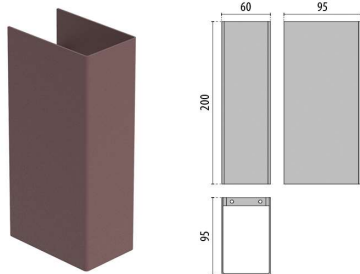

ORION

187-3106288

DRAWING

TECHNICAL DETAILS

Length [mm]	95
Width [mm]	60
Height [mm]	200
Recess depth [mm]	95
IP protection class	IP65
Net weight [kg]	1,00
Colour lamp	rust brown

LIGHT DISTRIBUTION CURVE

The values are rated values. Power and luminous flux are initially subject to a tolerance of +/- 10%. Colour temperature tolerance: +/- 150 K. The values apply to an ambient temperature of 25°C unless otherwise specified.