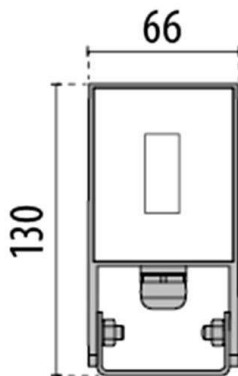

**SPIDER**

**187-3108608**

SPIDER+ 10 FLOODLIGHTS made of aluminium, black, transparent glass beam symmetric, light output direct, tilting 95°, with converter, dimmability: not dimmable, cable black, IP66

**DRAWING**

**TECHNICAL DETAILS**

System perform. [W]	10
Bulb type	LED
Luminous flux [lm]	611
Colour temp. [K]	3000K
CRI	>80
Optics	transparent glass
Converter	with converter
Dimming	not dimmable
Light output	direct
Beam angle [°]	symmetrisch
Voltage [V]	220-240V 50/60Hz
Material	aluminium
Length [mm]	130
Width [mm]	66
Height [mm]	26
IP protection class	IP66
Voltage class	protection cl. I
Shock resistance	IK06
Net weight [kg]	0,32
Colour lamp	black
Electric wire	black
EAN-Number	8018367701449
Lifetime [h]	35 000 L70 B10
Energy efficiency cl.	F