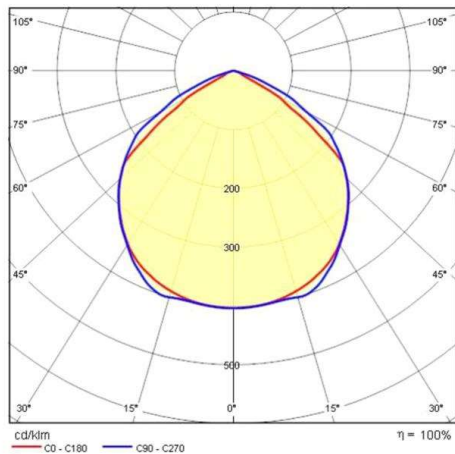

**SPIDER**

**187-3108608**

SPIDER+ 10 FLOODLIGHTS made of aluminium, black, transparent glass beam symmetric, light output direct, tilting 95°, with converter, dimmability: not dimmable, cable black, IP66

**DRAWING**

**TECHNICAL DETAILS**

System perform. [W]	10
Bulb type	LED
Luminous flux [lm]	611
Colour temp. [K]	3000K
CRI	>80
Optics	transparent glass
Converter	with converter
Dimming	not dimmable
Light output	direct
Beam angle [°]	symmetrisch
Voltage [V]	220-240V 50/60Hz
Material	aluminium
Length [mm]	130
Width [mm]	66
Height [mm]	26
IP protection class	IP66
Voltage class	protection cl. I
Shock resistance	IK06
Net weight [kg]	0,32
Colour lamp	black
Electric wire	black
EAN-Number	8018367701449
Lifetime [h]	35 000 L70 B10
Energy efficiency cl.	F

**LIGHT DISTRIBUTION CURVE**

The values are rated values. Power and luminous flux are initially subject to a tolerance of +/- 10%. Colour temperature tolerance: +/- 150 K. The values apply to an ambient temperature of 25°C unless otherwise specified.