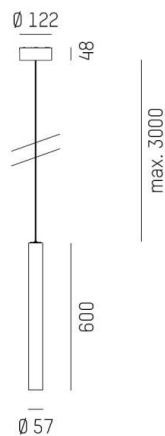

DIVO LONG

192-2020300029550

DIVO LONG PD SUSPENSION made of aluminium, white, similar to RAL 9003, high quality plastic lens beam 36°, light output direct, with converter, max. 250mA, dimmability: not dimmable, cable white, adapter/ceiling base white, pendant length 3000mm, IP20

DRAWING

TECHNICAL DETAILS

System perform. [W]	11
Bulb type	LED
Luminous flux [lm]	720
Current sec. [mA]	250
Colour temp. [K]	3000K
CRI	>90
Optics	high quality plastic lens
Converter	with converter
Dimming	not dimmable
Light output	direct
Beam angle [°]	36°
Voltage [V]	220-240V 50/60Hz
Material	aluminium
Length [mm]	600
Pendant length [mm]	3000
Diameter [mm]	57
IP protection class	IP20
Voltage class	protection cl. I
Net weight [kg]	1,81
Colour lamp	white
RAL	9003
Colour adapter/ceiling base	white
Electric wire	white
EAN-Number	9010506764208
Lifetime [h]	L80 B10 20 000
Energy efficiency cl.	G

LIGHT DISTRIBUTION CURVE

energy label

The values are rated values. Power and luminous flux are initially subject to a tolerance of +/- 10%. Colour temperature tolerance: +/- 150 K. The values apply to an ambient temperature of 25°C unless otherwise specified.