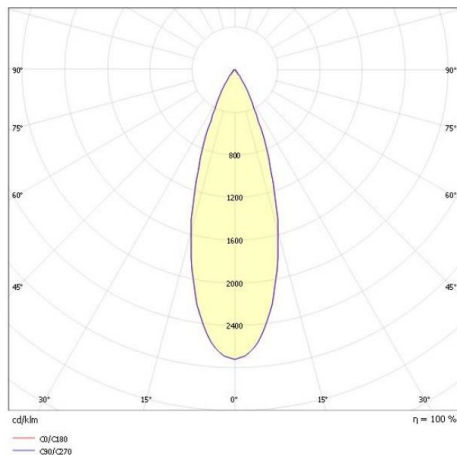

DIVO LONG

192-2020300029550

DIVO LONG PD SUSPENSION made of aluminium, white, similar to RAL 9003, high quality plastic lens beam 36°, light output direct, with converter, max. 250mA, dimmability: not dimmable, cable white, adapter/ceiling base white, pendant length 3000mm, IP20

DRAWING

TECHNICAL DETAILS

System perform. [W]	11
Bulb type	LED
Luminous flux [lm]	720
Current sec. [mA]	250
Colour temp. [K]	3000K
CRI	>90
Optics	high quality plastic lens
Converter	with converter
Dimming	not dimmable
Light output	direct
Beam angle [°]	36°
Voltage [V]	220-240V 50/60Hz
Material	aluminium
Length [mm]	600
Pendant length [mm]	3000
Diameter [mm]	57
IP protection class	IP20
Voltage class	protection cl. I
Net weight [kg]	1,81
Colour lamp	white
RAL	9003
Colour adapter/ceiling base	white
Electric wire	white
EAN-Number	9010506764208
Lifetime [h]	L80 B10 20 000
Energy efficiency cl.	G

LIGHT DISTRIBUTION CURVE

energy label

The values are rated values. Power and luminous flux are initially subject to a tolerance of +/- 10%. Colour temperature tolerance: +/- 150 K. The values apply to an ambient temperature of 25°C unless otherwise specified.