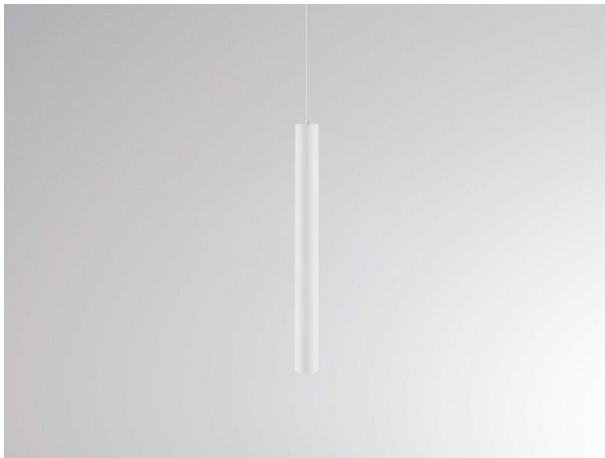

DIVO LONG

192-2020300029550

DIVO LONG PD SUSPENSION made of aluminium, white, similar to RAL 9003, high quality plastic lens beam 36°, light output direct, with converter, max. 250mA, dimmability: not dimmable, cable white, adapter/ceiling base white, pendant length 3000mm, IP20

DRAWING

TECHNICAL DETAILS

System perform. [W]	11
Bulb type	LED
Luminous flux [lm]	720
Current sec. [mA]	250
Colour temp. [K]	3000K
CRI	>90
Optics	high quality plastic lens
Converter	with converter
Dimming	not dimmable
Light output	direct
Beam angle [°]	36°
Voltage [V]	220-240V 50/60Hz
Material	aluminium
Length [mm]	600
Pendant length [mm]	3000
Diameter [mm]	57
IP protection class	IP20
Voltage class	protection cl. I
Net weight [kg]	1,81
Colour lamp	white
RAL	9003
Colour adapter/ceiling base	white
Electric wire	white
EAN-Number	9010506764208
Lifetime [h]	L80 B10 20 000
Energy efficiency cl.	G