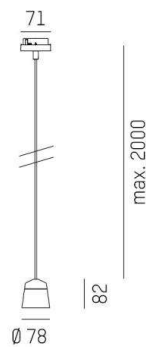

LEO 1

194-01900000005060

LEO 1 VOLARE SUSPENSION WITH 2-PH VOLARE ADAPTER made of aluminium, black, similar to RAL 9005, light output direct, cable black, adapter/ceiling base white, pendant length 2000mm, IP20

DRAWING

TECHNICAL DETAILS

Bulb type	QPAR 16 9W
No. of bulb holders	1x
Socket	GU10
Light output	direct
Voltage [V]	220-240V 50/60Hz
Material	aluminium
Height [mm]	82
Pendant length [mm]	2000
Diameter [mm]	78
IP protection class	IP20
Voltage class	protection cl. I
Net weight [kg]	0,48
Color lamp	black
RAL	9005
Color adapter/ceiling base	white
Electric wire	black
EAN-Number	9010506767841
Lifetime [h]	25 000

LIGHT DISTRIBUTION CURVE

The values are rated values. Power and luminous flux are initially subject to a tolerance of +/- 10%. Colour temperature tolerance: +/- 150 K. The values apply to an ambient temperature of 25°C unless otherwise specified.