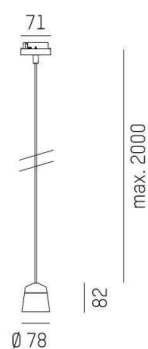

LEO 1

194-01900000006060

LEO 1 VOLARE SUSPENSION WITH 2-PH VOLARE ADAPTER made of aluminium, black, similar to RAL 9005, light output direct, cable black, adapter/ceiling base black, pendant length 2000mm, IP20

DRAWING

TECHNICAL DETAILS

Bulb type	QPAR 16 9W
No. of bulb holders	1x
Socket	GU10
Light output	direct
Voltage [V]	220-240V 50/60Hz
Material	aluminium
Height [mm]	82
Pendant length [mm]	2000
Diameter [mm]	78
IP protection class	IP20
Voltage class	protection cl. I
Net weight [kg]	0,48
Color lamp	black
RAL	9005
Color adapter/ceiling base	black
Electric wire	black
EAN-Number	9010506767865
Lifetime [h]	25 000

LIGHT DISTRIBUTION CURVE

The values are rated values. Power and luminous flux are initially subject to a tolerance of +/- 10%. Colour temperature tolerance: +/- 150 K. The values apply to an ambient temperature of 25°C unless otherwise specified.