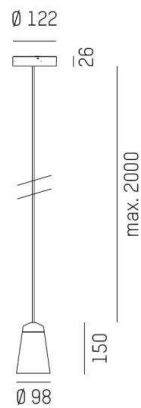

LEO 2

194-02000000000060

LEO 2 PD SUSPENSION made of aluminium, black, similar to RAL 9005, rauchgrau satiniert, light output direct, cable black, pendant length 2000mm, IP20

DRAWING

TECHNICAL DETAILS

Bulb type	QPAR 16 9W
No. of bulb holders	1x
Socket	GU10
Light output	direct
Voltage [V]	220-240V 50/60Hz
Material	aluminium
Height [mm]	150
Pendant length [mm]	2000
Diameter [mm]	98
IP protection class	IP20
Voltage class	protection cl. I
Net weight [kg]	0,70
Color lamp	black
RAL	9005
Electric wire	black
EAN-Number	9010506766882
Lifetime [h]	25 000

LIGHT DISTRIBUTION CURVE

The values are rated values. Power and luminous flux are initially subject to a tolerance of +/- 10%. Colour temperature tolerance: +/- 150 K. The values apply to an ambient temperature of 25°C unless otherwise specified.