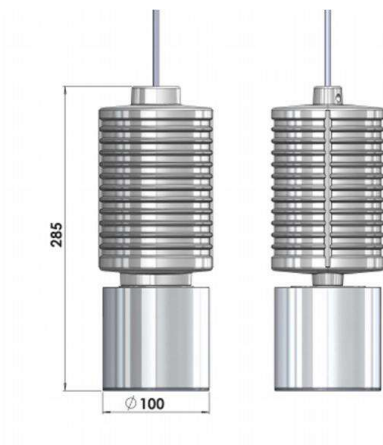

CRAFT

200-127r02412129

CRAFT SUSPENSION made of aluminium, black, transparent glass beam 40°, light output direct, with converter, dimmability: not dimmable, pendant length 3000mm, IP20 exclusive canopy

DRAWING

TECHNICAL DETAILS

System perform. [W]	40
Bulb type	LED
Luminous flux [lm]	4675
Colour temp. [K]	4000K
CRI	>80
Optics	transparent glass
Converter	with converter
Dimming	not dimmable
Light output	direct
Beam angle [°]	40°
Voltage [V]	220-240V 50/60Hz
Material	aluminium
Height [mm]	343
Pendant length [mm]	3000
Diameter [mm]	129
IP protection class	IP20
Voltage class	protection cl. I
Net weight [kg]	1,94
Color lamp	black
Lifetime [h]	50 000