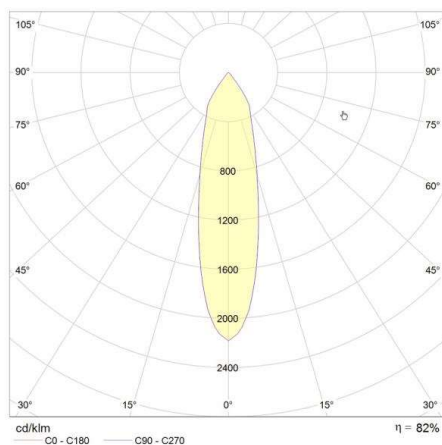

CRAFT

200-127r02412129

CRAFT SUSPENSION made of aluminium, black, transparent glass beam 40°, light output direct, with converter, dimmability: not dimmable, pendant length 3000mm, IP20 exclusive canopy

DRAWING

TECHNICAL DETAILS

System perform. [W]	40
Bulb type	LED
Luminous flux [lm]	4675
Colour temp. [K]	4000K
CRI	>80
Optics	transparent glass
Converter	with converter
Dimming	not dimmable
Light output	direct
Beam angle [°]	40°
Voltage [V]	220-240V 50/60Hz
Material	aluminium
Height [mm]	343
Pendant length [mm]	3000
Diameter [mm]	129
IP protection class	IP20
Voltage class	protection cl. I
Net weight [kg]	1,94
Color lamp	black
Lifetime [h]	50 000

LIGHT DISTRIBUTION CURVE

The values are rated values. Power and luminous flux are initially subject to a tolerance of +/- 10%. Colour temperature tolerance: +/- 150 K. The values apply to an ambient temperature of 25°C unless otherwise specified.