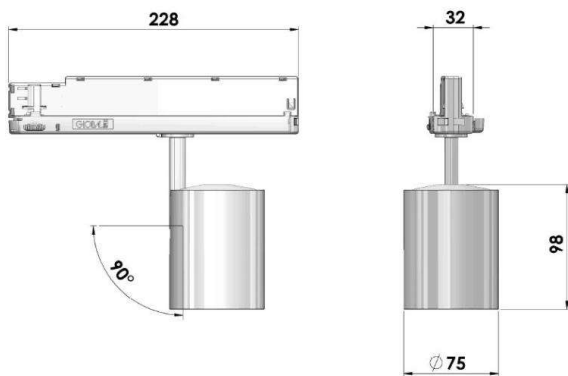

GA-016 KLICK

200-18qk0s1o1876

GA-016 KLICK TRACK SPOTLIGHT WITH 3 PH ADAPTER made of aluminium, white, similar to RAL 9016, transparent glass beam 32°, light output direct, swiveling 350°, tilting 90°, with converter, max. 700mA, dimmability: not dimmable, adapter/ceiling base white, IP20

DRAWING

TECHNICAL DETAILS

System perform. [W]	27
Bulb type	LED
Luminous flux [lm]	2925
Current sec. [mA]	700
Colour temp. [K]	3000K
CRI	>80
Optics	transparent glass
Converter	with converter
Dimming	not dimmable
Light output	direct
Beam angle [°]	32°
Voltage [V]	220-240V 50/60Hz
Material	aluminium
Length [mm]	228
Width [mm]	32
Height [mm]	98
Diameter [mm]	75
IP protection class	IP20
Voltage class	protection cl. I
Net weight [kg]	0,65
Color lamp	white
RAL	9016
Color adapter/ceiling base	white
EAN-Number	6413631173335
Lifetime [h]	50 000