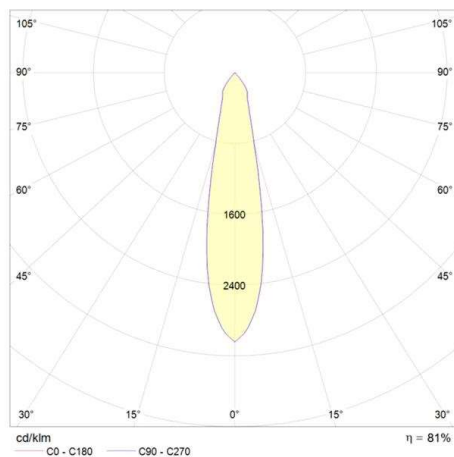

GA-016 KLICK

200-18qk0s1o1876

GA-016 KLICK TRACK SPOTLIGHT WITH 3 PH ADAPTER made of aluminium, white, similar to RAL 9016, transparent glass beam 32°, light output direct, swiveling 350°, tilting 90°, with converter, max. 700mA, dimmability: not dimmable, adapter/ceiling base white, IP20

DRAWING

TECHNICAL DETAILS

System perform. [W]	27
Bulb type	LED
Luminous flux [lm]	2925
Current sec. [mA]	700
Colour temp. [K]	3000K
CRI	>80
Optics	transparent glass
Converter	with converter
Dimming	not dimmable
Light output	direct
Beam angle [°]	32°
Voltage [V]	220-240V 50/60Hz
Material	aluminium
Length [mm]	228
Width [mm]	32
Height [mm]	98
Diameter [mm]	75
IP protection class	IP20
Voltage class	protection cl. I
Net weight [kg]	0,65
Color lamp	white
RAL	9016
Color adapter/ceiling base	white
EAN-Number	6413631173335
Lifetime [h]	50 000

LIGHT DISTRIBUTION CURVE

The values are rated values. Power and luminous flux are initially subject to a tolerance of +/- 10%. Colour temperature tolerance: +/- 150 K. The values apply to an ambient temperature of 25°C unless otherwise specified.