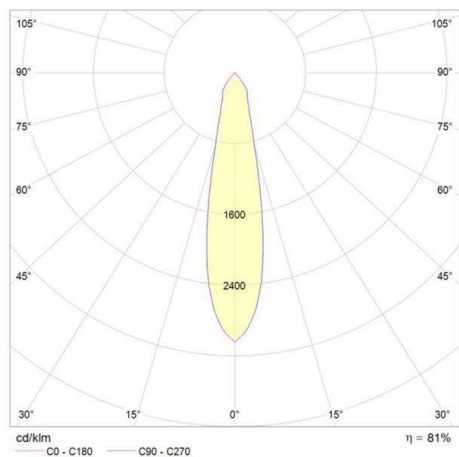

GA-016 KCLICK

200-18qk0s1o1879

GA-016 KCLICK TRACK SPOTLIGHT WITH 3 PH ADAPTER made of aluminium, black, similar to RAL 9005, transparent glass beam 32°, light output direct, swiveling 350°, tilting 90°, with converter, max. 700mA, dimmability: not dimmable, adapter/ceiling base black, IP20

DRAWING

TECHNICAL DETAILS

System perform. [W]	27
Bulb type	LED
Luminous flux [lm]	3450
Current sec. [mA]	700
Colour temp. [K]	3000K
CRI	>80
Optics	transparent glass
Converter	with converter
Dimming	not dimmable
Light output	direct
Beam angle [°]	32°
Voltage [V]	220-240V 50/60Hz
Material	aluminium
Length [mm]	228
Width [mm]	32
Height [mm]	98
Diameter [mm]	75
IP protection class	IP20
Voltage class	protection cl. I
Net weight [kg]	0,65
Color lamp	black
RAL	9005
Color adapter/ceiling base	black
EAN-Number	6413631057246
Lifetime [h]	50 000

LIGHT DISTRIBUTION CURVE

The values are rated values. Power and luminous flux are initially subject to a tolerance of +/- 10%. Colour temperature tolerance: +/- 150 K. The values apply to an ambient temperature of 25°C unless otherwise specified.