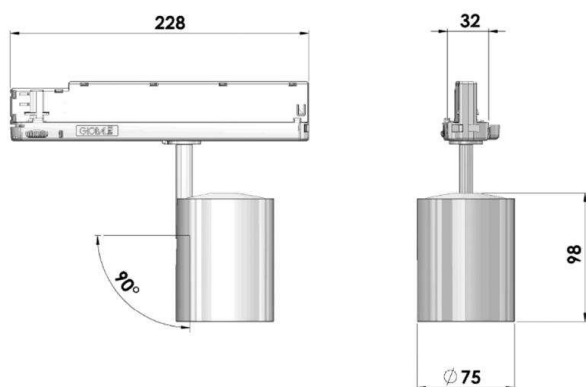

GA-016 KCLICK

200-18qk0s1o1879

GA-016 KCLICK TRACK SPOTLIGHT WITH 3 PH ADAPTER made of aluminium, black, similar to RAL 9005, transparent glass beam 32°, light output direct, swiveling 350°, tilting 90°, with converter, max. 700mA, dimmability: not dimmable, adapter/ceiling base black, IP20

DRAWING

TECHNICAL DETAILS

System perform. [W]	27
Bulb type	LED
Luminous flux [lm]	3450
Current sec. [mA]	700
Colour temp. [K]	3000K
CRI	>80
Optics	transparent glass
Converter	with converter
Dimming	not dimmable
Light output	direct
Beam angle [°]	32°
Voltage [V]	220-240V 50/60Hz
Material	aluminium
Length [mm]	228
Width [mm]	32
Height [mm]	98
Diameter [mm]	75
IP protection class	IP20
Voltage class	protection cl. I
Net weight [kg]	0,65
Color lamp	black
RAL	9005
Color adapter/ceiling base	black
EAN-Number	6413631057246
Lifetime [h]	50 000