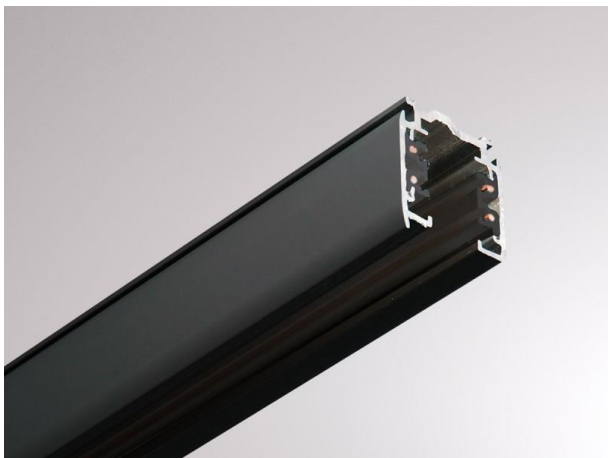

NOA SYSTEM

208-19104202

3 PHASE TRACK SD 3 PHASE TRACK made of aluminium, black, similar to RAL 9005, dimmability: not dimmable, IP20

DRAWING

TECHNICAL DETAILS

Dimming	not dimmable
Voltage [V]	220-240V 50/60Hz
Material	aluminium
Length [mm]	2000
Width [mm]	31,5
Height [mm]	32,5
IP protection class	IP20
Voltage class	protection cl. I
Net weight [kg]	1,66
Colour lamp	black
RAL	9005
EAN-Number	6410014506025