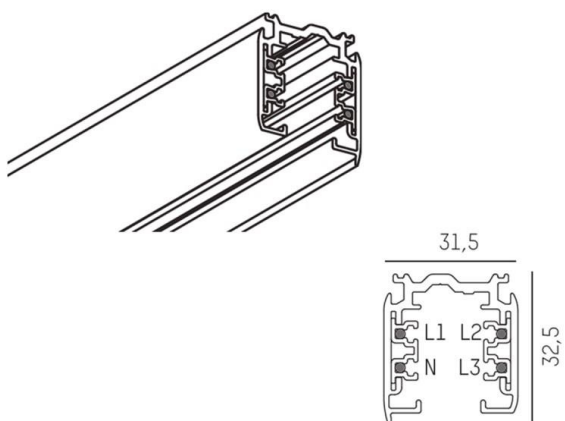

NOA SYSTEM

208-19104202

3 PHASE TRACK SD 3 PHASE TRACK made of aluminium, black, similar to RAL 9005, dimmability: not dimmable, IP20

DRAWING

TECHNICAL DETAILS

Dimming	not dimmable
Voltage [V]	220-240V 50/60Hz
Material	aluminium
Length [mm]	2000
Width [mm]	31,5
Height [mm]	32,5
IP protection class	IP20
Voltage class	protection cl. I
Net weight [kg]	1,66
Colour lamp	black
RAL	9005
EAN-Number	6410014506025

LIGHT DISTRIBUTION CURVE

The values are rated values. Power and luminous flux are initially subject to a tolerance of +/- 10%. Colour temperature tolerance: +/- 150 K. The values apply to an ambient temperature of 25°C unless otherwise specified.