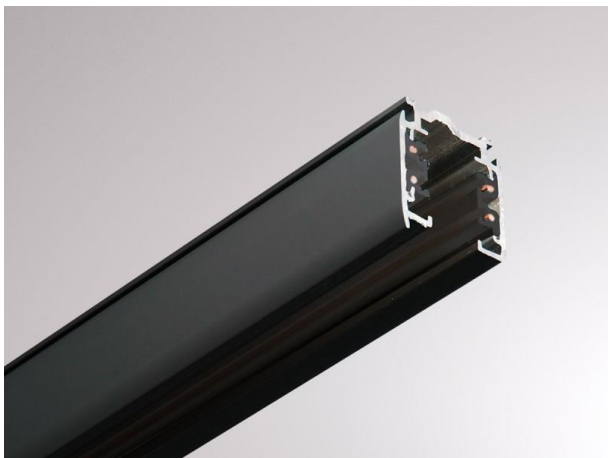

NOA SYSTEM

208-19104302

3 PHASE TRACK SD 3 PHASE TRACK made of aluminium, black, similar to RAL 9005, dimmability: not dimmable, IP20

DRAWING

TECHNICAL DETAILS

Dimming	not dimmable
Voltage [V]	220-240V 50/60Hz
Material	aluminium
Length [mm]	3000
Width [mm]	31,5
Height [mm]	32,5
IP protection class	IP20
Voltage class	protection cl. I
Net weight [kg]	2,49
Colour lamp	black
RAL	9005
EAN-Number	6410014506032