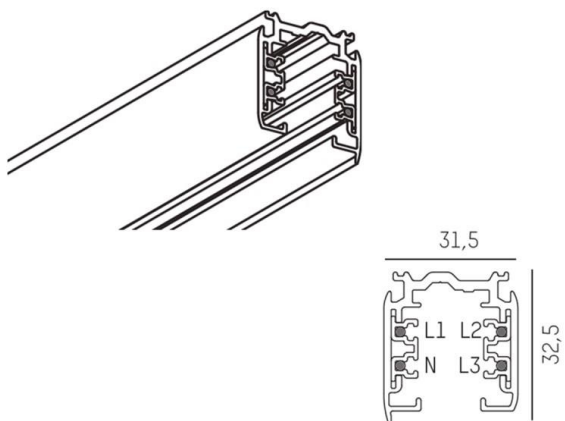

NOA SYSTEM

208-19104302

3 PHASE TRACK SD 3 PHASE TRACK made of aluminium, black, similar to RAL 9005, dimmability: not dimmable, IP20

DRAWING

TECHNICAL DETAILS

Dimming	not dimmable
Voltage [V]	220-240V 50/60Hz
Material	aluminium
Length [mm]	3000
Width [mm]	31,5
Height [mm]	32,5
IP protection class	IP20
Voltage class	protection cl. I
Net weight [kg]	2,49
Colour lamp	black
RAL	9005
EAN-Number	6410014506032

LIGHT DISTRIBUTION CURVE

The values are rated values. Power and luminous flux are initially subject to a tolerance of +/- 10%. Colour temperature tolerance: +/- 150 K. The values apply to an ambient temperature of 25°C unless otherwise specified.