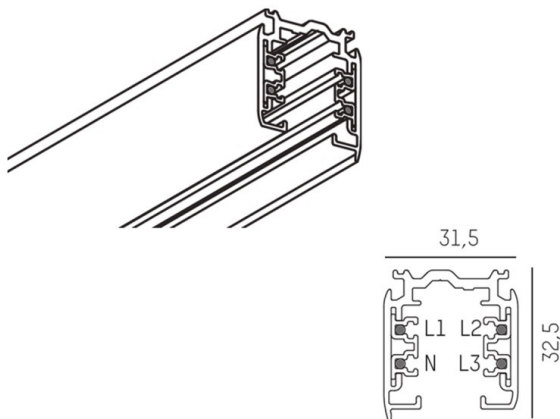

NOA SYSTEM

208-19104402

3 PHASE TRACK SD 3 PHASE TRACK made of aluminium, black, similar to RAL 9005, dimmability: not dimmable, IP20

DRAWING

TECHNICAL DETAILS

Dimming	not dimmable
Voltage [V]	220-240V 50/60Hz
Material	aluminium
Length [mm]	4000
Width [mm]	31,5
Height [mm]	32,5
IP protection class	IP20
Voltage class	protection cl. I
Net weight [kg]	3,32
Colour lamp	black
RAL	9005
EAN-Number	6410014506049

LIGHT DISTRIBUTION CURVE

The values are rated values. Power and luminous flux are initially subject to a tolerance of +/- 10%. Colour temperature tolerance: +/- 150 K. The values apply to an ambient temperature of 25°C unless otherwise specified.