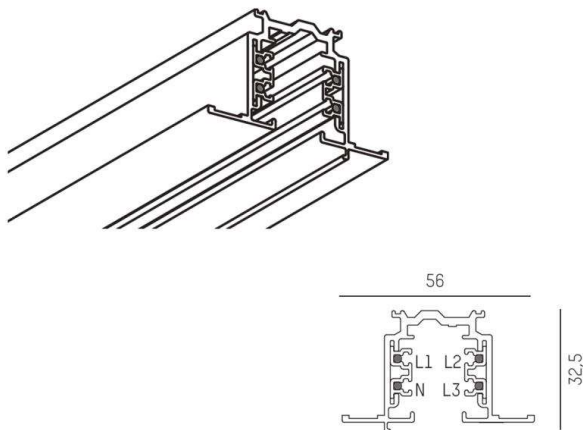

NOA SYSTEM

208-19105102

3 PHASE TRACK R 3 PHASE TRACK made of aluminium, black, similar to RAL 9005, dimmability: not dimmable, IP20

DRAWING

TECHNICAL DETAILS

Dimming	not dimmable
Voltage [V]	220-240V 50/60Hz
Material	aluminium
Length [mm]	1000
Width [mm]	56
Height [mm]	32,5
IP protection class	IP20
Voltage class	protection cl. I
Net weight [kg]	0,92
Colour lamp	black
RAL	9005
EAN-Number	6410014506513

LIGHT DISTRIBUTION CURVE

The values are rated values. Power and luminous flux are initially subject to a tolerance of +/- 10%. Colour temperature tolerance: +/- 150 K. The values apply to an ambient temperature of 25°C unless otherwise specified.