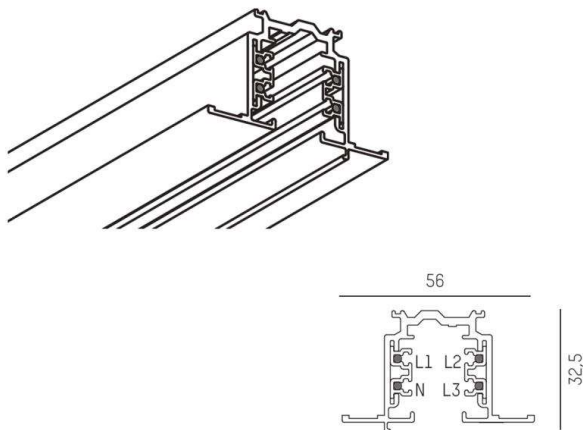

NOA SYSTEM

208-19105103

3 PHASE TRACK R 3 PHASE TRACK made of aluminium, white, similar to RAL 9016, dimmability: not dimmable, IP20

DRAWING

TECHNICAL DETAILS

Dimming	not dimmable
Voltage [V]	220-240V 50/60Hz
Material	aluminium
Length [mm]	1000
Width [mm]	56
Height [mm]	32,5
IP protection class	IP20
Voltage class	protection cl. I
Net weight [kg]	0,92
Colour lamp	white
RAL	9016
EAN-Number	6410014507565

LIGHT DISTRIBUTION CURVE

The values are rated values. Power and luminous flux are initially subject to a tolerance of +/- 10%. Colour temperature tolerance: +/- 150 K. The values apply to an ambient temperature of 25°C unless otherwise specified.