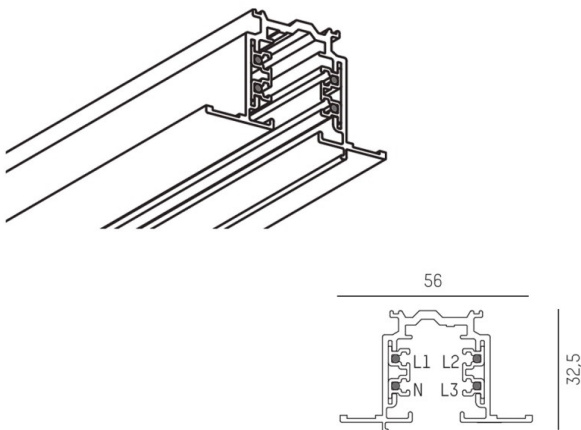

NOA SYSTEM

208-19105105

3 PHASE TRACK R 3 PHASE TRACK made of aluminium, grey, dimmability: not dimmable, IP20

DRAWING

TECHNICAL DETAILS

Dimming	not dimmable
Voltage [V]	220-240V 50/60Hz
Material	aluminium
Length [mm]	1000
Width [mm]	56
Height [mm]	32,5
IP protection class	IP20
Voltage class	protection cl. I
Net weight [kg]	0,92
Colour lamp	grey
EAN-Number	6410014500870

LIGHT DISTRIBUTION CURVE

The values are rated values. Power and luminous flux are initially subject to a tolerance of +/- 10%. Colour temperature tolerance: +/- 150 K. The values apply to an ambient temperature of 25°C unless otherwise specified.