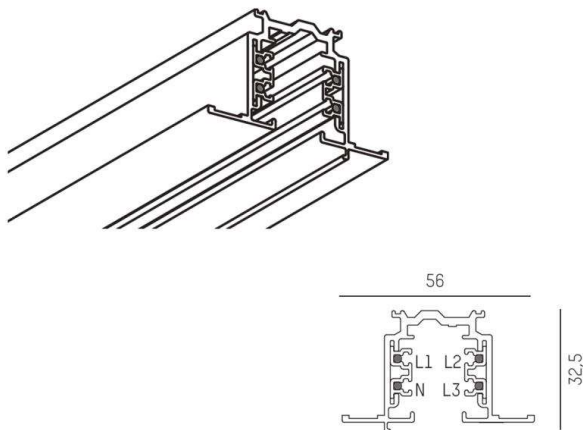

## NOA SYSTEM

208-19105202

3 PHASE TRACK R 3 PHASE TRACK made of aluminium, black, similar to RAL 9005, dimmability: not dimmable, IP20

## DRAWING

## TECHNICAL DETAILS

Dimming	not dimmable
Voltage [V]	220-240V 50/60Hz
Material	aluminium
Length [mm]	2000
Width [mm]	56
Height [mm]	32,5
IP protection class	IP20
Voltage class	protection cl. I
Net weight [kg]	1,84
Colour lamp	black
RAL	9005
EAN-Number	6410014506520