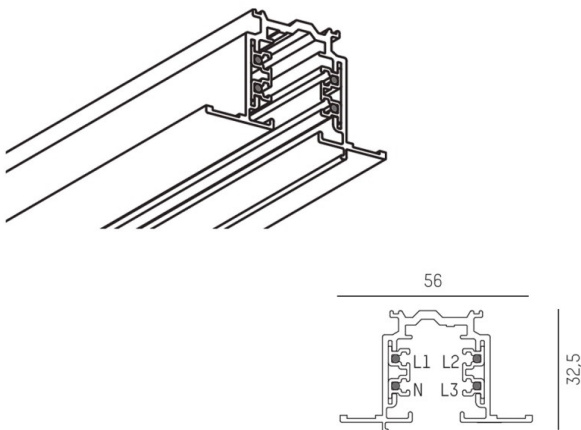

NOA SYSTEM

208-19105203

3 PHASE TRACK R 3 PHASE TRACK made of aluminium, white, similar to RAL 9016, dimmability: not dimmable, IP20

DRAWING

TECHNICAL DETAILS

Dimming	not dimmable
Voltage [V]	220-240V 50/60Hz
Material	aluminium
Length [mm]	2000
Width [mm]	56
Height [mm]	32,5
IP protection class	IP20
Voltage class	protection cl. I
Net weight [kg]	1,84
Colour lamp	white
RAL	9016
EAN-Number	6410014507572

LIGHT DISTRIBUTION CURVE

The values are rated values. Power and luminous flux are initially subject to a tolerance of +/- 10%. Colour temperature tolerance: +/- 150 K. The values apply to an ambient temperature of 25°C unless otherwise specified.