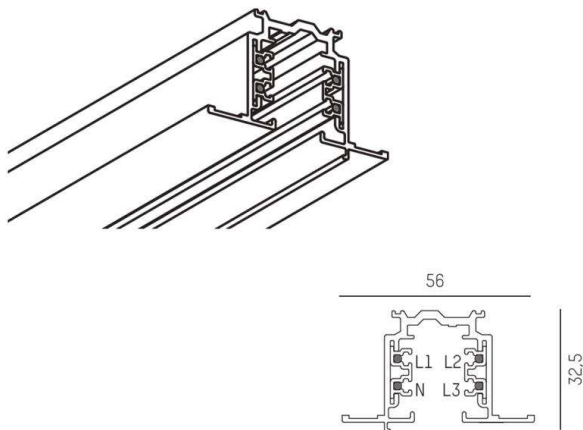

## NOA SYSTEM

208-19105302

3 PHASE TRACK R 3 PHASE TRACK made of aluminium, black, similar to RAL 9005, dimmability: not dimmable, IP20

## DRAWING

## TECHNICAL DETAILS

Dimming	not dimmable
Voltage [V]	220-240V 50/60Hz
Material	aluminium
Length [mm]	3000
Width [mm]	56
Height [mm]	32,5
IP protection class	IP20
Voltage class	protection cl. I
Net weight [kg]	2,76
Colour lamp	black
RAL	9005
EAN-Number	6410014506537