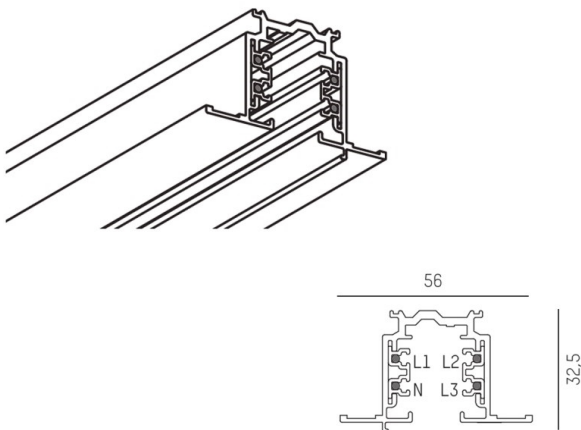

NOA SYSTEM

208-19105303

3 PHASE TRACK R 3 PHASE TRACK made of aluminium, white, similar to RAL 9016, dimmability: not dimmable, IP20

DRAWING

TECHNICAL DETAILS

Dimming	not dimmable
Voltage [V]	220-240V 50/60Hz
Material	aluminium
Length [mm]	3000
Width [mm]	56
Height [mm]	32,5
IP protection class	IP20
Voltage class	protection cl. I
Net weight [kg]	2,76
Colour lamp	white
RAL	9016
EAN-Number	6410014507589

LIGHT DISTRIBUTION CURVE

The values are rated values. Power and luminous flux are initially subject to a tolerance of +/- 10%. Colour temperature tolerance: +/- 150 K. The values apply to an ambient temperature of 25°C unless otherwise specified.