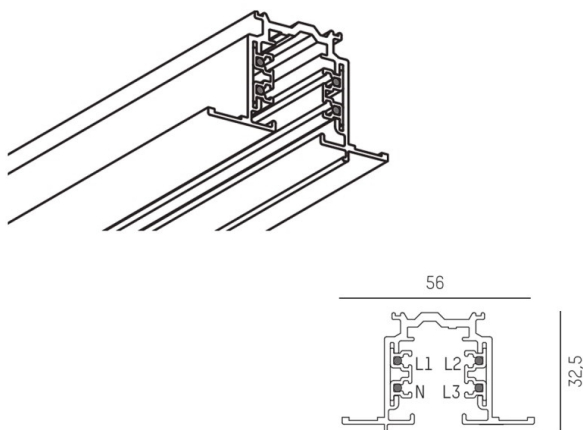

NOA SYSTEM

208-19105305

3 PHASE TRACK R 3 PHASE TRACK made of aluminium, grey, dimmability: not dimmable, IP20

DRAWING

TECHNICAL DETAILS

Dimming	not dimmable
Voltage [V]	220-240V 50/60Hz
Material	aluminium
Length [mm]	3000
Width [mm]	56
Height [mm]	32,5
IP protection class	IP20
Voltage class	protection cl. I
Net weight [kg]	2,76
Colour lamp	grey
EAN-Number	6410014500894

LIGHT DISTRIBUTION CURVE

The values are rated values. Power and luminous flux are initially subject to a tolerance of +/- 10%. Colour temperature tolerance: +/- 150 K. The values apply to an ambient temperature of 25°C unless otherwise specified.