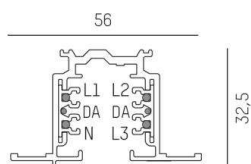

GLOBAL TRACK PULSE DALI

208-19106502

3 PHASE TRACK PULSE DALI R 3 PHASE TRACK made of aluminium, black, similar to RAL 9005, dimmability: DALI, IP20

DRAWING

TECHNICAL DETAILS

Voltage [V]	220-240V 50/60HZ
Material	aluminium
Length [mm]	1000
Width [mm]	56
Height [mm]	32,5
IP protection class	IP20
Voltage class	protection cl. I
Net weight [kg]	1,00
Color lamp	black
RAL	9005

LIGHT DISTRIBUTION CURVE

The values are rated values. Power and luminous flux are initially subject to a tolerance of +/- 10%. Colour temperature tolerance: +/- 150 K. The values apply to an ambient temperature of 25°C unless otherwise specified.