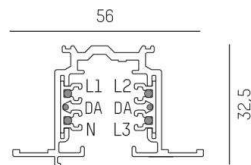

GLOBAL TRACK PULSE DALI

208-19106803

3 PHASE TRACK PULSE DALI R 3 PHASE TRACK white, similar to RAL 9016, dimmability: DALI, IP20

DRAWING

TECHNICAL DETAILS

Length [mm]	4000
Width [mm]	56
Height [mm]	32,5
IP protection class	IP20
Net weight [kg]	4,00
Colour lamp	white
RAL	9016

LIGHT DISTRIBUTION CURVE

The values are rated values. Power and luminous flux are initially subject to a tolerance of +/- 10%. Colour temperature tolerance: +/- 150 K. The values apply to an ambient temperature of 25°C unless otherwise specified.