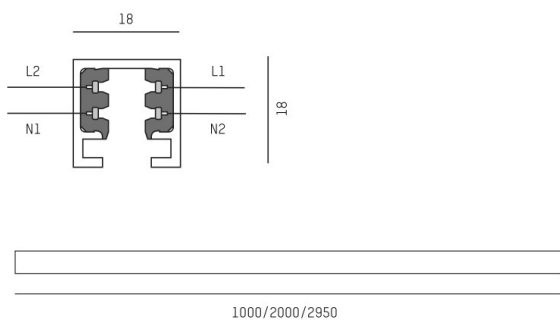

VOLARE

21-stratoset

VOLARE TRACK 2 PHASE TRACK made of die-cast aluminium, chrome, dimmability: not dimmable, IP20

DRAWING

TECHNICAL DETAILS

Designer	Doc Form
Dimming	not dimmable
Voltage [V]	220-240V 50/60HZ 2x10A
Material	die-cast aluminium
Length [mm]	2000
Width [mm]	18
Height [mm]	18
IP protection class	IP20
Voltage class	protection cl. I
Net weight [kg]	3,34
Colour lamp	chrome

LIGHT DISTRIBUTION CURVE

The values are rated values. Power and luminous flux are initially subject to a tolerance of +/- 10%. Colour temperature tolerance: +/- 150 K. The values apply to an ambient temperature of 25°C unless otherwise specified.