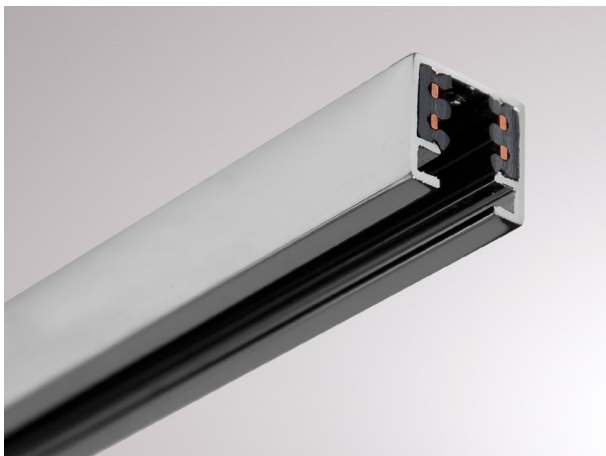

VOLARE

21-stratoset

VOLARE TRACK 2 PHASE TRACK made of die-cast aluminium, chrome, dimmability: not dimmable, IP20

DRAWING

TECHNICAL DETAILS

Designer	Doc Form
Dimming	not dimmable
Voltage [V]	220-240V 50/60HZ 2x10A
Material	die-cast aluminium
Length [mm]	2000
Width [mm]	18
Height [mm]	18
IP protection class	IP20
Voltage class	protection cl. I
Net weight [kg]	3,34
Colour lamp	chrome