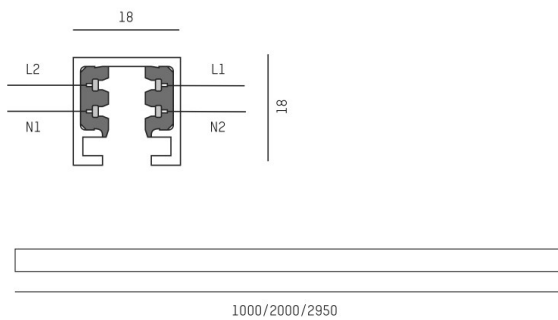

VOLARE

21-tademset

VOLARE TRACK 2 PHASE TRACK made of die-cast aluminium, white, similar to RAL 9016, dimmability: not dimmable, IP20

DRAWING

TECHNICAL DETAILS

Designer	Doc Form
Dimming	not dimmable
Voltage [V]	220-240V 50/60HZ 2x10A
Material	die-cast aluminium
Length [mm]	1000
Width [mm]	18
Height [mm]	18
IP protection class	IP20
Voltage class	protection cl. I
Net weight [kg]	2,13
Colour lamp	white
RAL	9016

LIGHT DISTRIBUTION CURVE

The values are rated values. Power and luminous flux are initially subject to a tolerance of +/- 10%. Colour temperature tolerance: +/- 150 K. The values apply to an ambient temperature of 25°C unless otherwise specified.