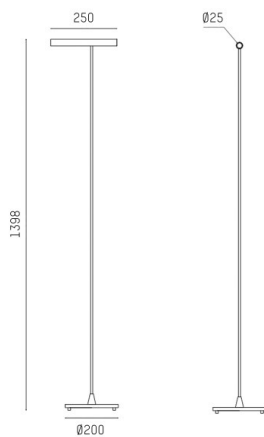

MEYJO

222-00051

MEYJO F FLOOR LAMP made of aluminium, black, similar to RAL 9005, beam 28°, light output direct, tilting 70, with converter, dimmability: sensor, IP20

DRAWING

TECHNICAL DETAILS

System perform. [W]	9
Bulb type	LED
Luminous flux [lm]	450
Colour temp. [K]	2700K
CRI	>90
Converter	with converter
Dimming	sensor
Light output	direct
Beam angle [°]	28°
Voltage [V]	220-240V 50/60Hz
Material	aluminium
Length [mm]	250
Height [mm]	1400
Diameter [mm]	25
IP protection class	IP20
Voltage class	protection cl. II
Net weight [kg]	3,40
Colour lamp	black
RAL	9005
EAN-Number	9010870294240
Lifetime [h]	L80 B10 20 000
Energy efficiency cl.	E
No. of luminaires B16A	32

LIGHT DISTRIBUTION CURVE

The values are rated values. Power and luminous flux are initially subject to a tolerance of +/- 10%. Colour temperature tolerance: +/- 150 K. The values apply to an ambient temperature of 25°C unless otherwise specified.