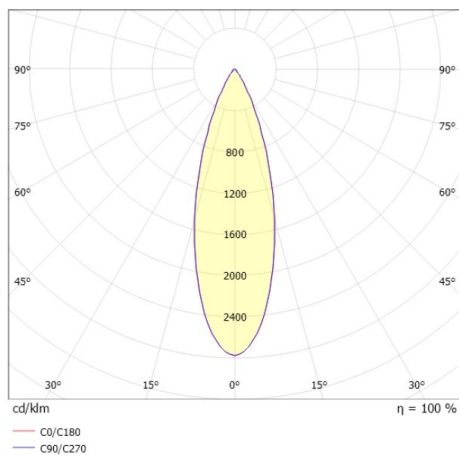

MEYJO

222-00051

MEYJO F FLOOR LAMP made of aluminium, black, similar to RAL 9005, beam 28°, light output direct, tilting 70, with converter, dimmability: sensor, IP20

DRAWING

TECHNICAL DETAILS

System perform. [W]	9
Bulb type	LED
Luminous flux [lm]	450
Colour temp. [K]	2700K
CRI	>90
Converter	with converter
Dimming	sensor
Light output	direct
Beam angle [°]	28°
Voltage [V]	220-240V 50/60Hz
Material	aluminium
Length [mm]	250
Height [mm]	1400
Diameter [mm]	25
IP protection class	IP20
Voltage class	protection cl. II
Net weight [kg]	3,40
Colour lamp	black
RAL	9005
EAN-Number	9010870294240
Lifetime [h]	L80 B10 20 000
Energy efficiency cl.	E
No. of luminaires B16A	32

LIGHT DISTRIBUTION CURVE

The values are rated values. Power and luminous flux are initially subject to a tolerance of +/- 10%. Colour temperature tolerance: +/- 150 K. The values apply to an ambient temperature of 25°C unless otherwise specified.