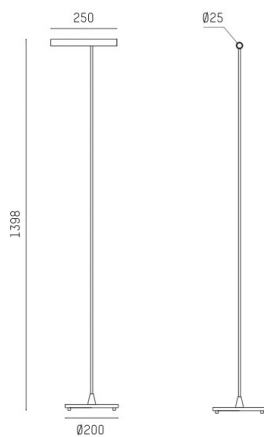

## MEYJO

222-00052

MEYJO F FLOOR LAMP made of aluminium, black gold, beam 28°, light output direct, tilting 70, with converter, dimmability: sensor, IP20

## DRAWING

## TECHNICAL DETAILS

System perform. [W]	9
Bulb type	LED
Luminous flux [lm]	450
Colour temp. [K]	2700K
CRI	>90
Converter	with converter
Dimming	sensor
Light output	direct
Beam angle [°]	28°
Voltage [V]	220-240V 50/60Hz
Material	aluminium
Length [mm]	250
Height [mm]	1400
Diameter [mm]	25
IP protection class	IP20
Voltage class	protection cl. II
Net weight [kg]	3,70
Colour lamp	black gold
EAN-Number	9010870294264
Lifetime [h]	L80 B10 20 000
Energy efficiency cl.	E
No. of luminaires B16A	32

## LIGHT DISTRIBUTION CURVE

The values are rated values. Power and luminous flux are initially subject to a tolerance of +/- 10%. Colour temperature tolerance: +/- 150 K. The values apply to an ambient temperature of 25°C unless otherwise specified.