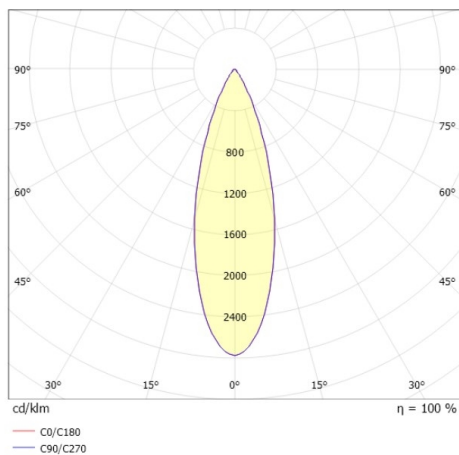

## MEYJO

222-00052

MEYJO F FLOOR LAMP made of aluminium, black gold, beam 28°, light output direct, tilting 70, with converter, dimmability: sensor, IP20

## DRAWING

## TECHNICAL DETAILS

System perform. [W]	9
Bulb type	LED
Luminous flux [lm]	450
Colour temp. [K]	2700K
CRI	>90
Converter	with converter
Dimming	sensor
Light output	direct
Beam angle [°]	28°
Voltage [V]	220-240V 50/60Hz
Material	aluminium
Length [mm]	250
Height [mm]	1400
Diameter [mm]	25
IP protection class	IP20
Voltage class	protection cl. II
Net weight [kg]	3,70
Colour lamp	black gold
EAN-Number	9010870294264
Lifetime [h]	L80 B10 20 000
Energy efficiency cl.	E
No. of luminaires B16A	32

## LIGHT DISTRIBUTION CURVE

The values are rated values. Power and luminous flux are initially subject to a tolerance of +/- 10%. Colour temperature tolerance: +/- 150 K. The values apply to an ambient temperature of 25°C unless otherwise specified.