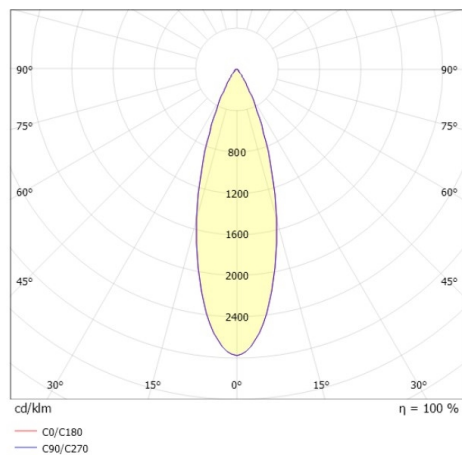

MEYJO

222-00053

MEYJO F FLOOR LAMP made of aluminium, black coffee, beam 28°, light output direct, tilting 70, with converter, dimmability: sensor, IP20

DRAWING

TECHNICAL DETAILS

System perform. [W]	9
Bulb type	LED
Luminous flux [lm]	450
Colour temp. [K]	2700K
CRI	>90
Converter	with converter
Dimming	sensor
Light output	direct
Beam angle [°]	28°
Voltage [V]	220-240V 50/60Hz
Material	aluminium
Length [mm]	250
Height [mm]	1400
Diameter [mm]	25
IP protection class	IP20
Voltage class	protection cl. II
Net weight [kg]	3,40
Colour lamp	black coffee
EAN-Number	9010870294288
Lifetime [h]	L80 B10 20 000
Energy efficiency cl.	E
No. of luminaires B16A	32

LIGHT DISTRIBUTION CURVE

The values are rated values. Power and luminous flux are initially subject to a tolerance of +/- 10%. Colour temperature tolerance: +/- 150 K. The values apply to an ambient temperature of 25°C unless otherwise specified.