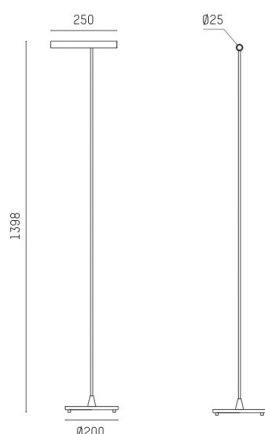

MEYJO

222-00053

MEYJO F FLOOR LAMP made of aluminium, black coffee, beam 28°, light output direct, tilting 70, with converter, dimmability: sensor, IP20

DRAWING

TECHNICAL DETAILS

System perform. [W]	9
Bulb type	LED
Luminous flux [lm]	450
Colour temp. [K]	2700K
CRI	>90
Converter	with converter
Dimming	sensor
Light output	direct
Beam angle [°]	28°
Voltage [V]	220-240V 50/60Hz
Material	aluminium
Length [mm]	250
Height [mm]	1400
Diameter [mm]	25
IP protection class	IP20
Voltage class	protection cl. II
Net weight [kg]	3,40
Colour lamp	black coffee
EAN-Number	9010870294288
Lifetime [h]	L80 B10 20 000
Energy efficiency cl.	E
No. of luminaires B16A	32

LIGHT DISTRIBUTION CURVE

The values are rated values. Power and luminous flux are initially subject to a tolerance of +/- 10%. Colour temperature tolerance: +/- 150 K. The values apply to an ambient temperature of 25°C unless otherwise specified.