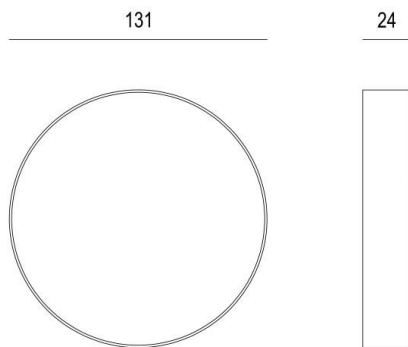

OLA

222-00305

DRAWING

TECHNICAL DETAILS

Material	steel
IP protection class	IP20
Net weight [kg]	1,00
Colour lamp	chrome
EAN-Number	9010979325647

LIGHT DISTRIBUTION CURVE

energy label

The values are rated values. Power and luminous flux are initially subject to a tolerance of +/- 10%. Colour temperature tolerance: +/- 150 K. The values apply to an ambient temperature of 25°C unless otherwise specified.