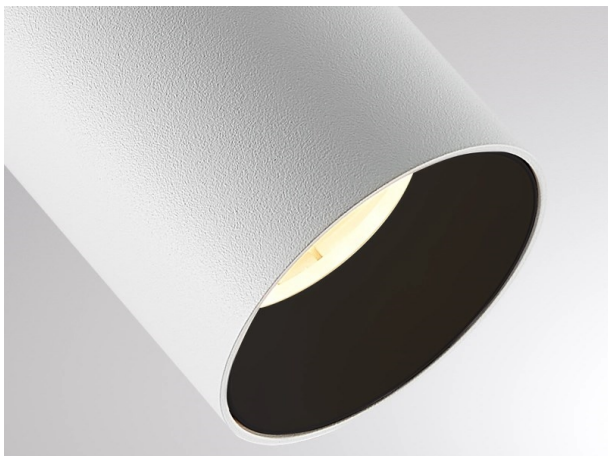

MISSOR**222-A00021**

white synthetic decoration ring, for Missor I, Missor II and Elix

**DRAWING****TECHNICAL DETAILS**

Dimming	not dimmable
Material	synthetic
Height [mm]	20
Diameter [mm]	60
IP protection class	IP20
Net weight [kg]	0,00
Colour lamp	black
EAN-Number	9010870424449