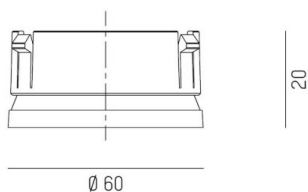

MISSOR**222-A00021**

white synthetic decoration ring, for Missor I, Missor II and Elix

**DRAWING****TECHNICAL DETAILS**

Dimming	not dimmable
Material	synthetic
Height [mm]	20
Diameter [mm]	60
IP protection class	IP20
Net weight [kg]	0,00
Colour lamp	black
EAN-Number	9010870424449

LIGHT DISTRIBUTION CURVE

The values are rated values. Power and luminous flux are initially subject to a tolerance of +/- 10%. Colour temperature tolerance: +/- 150 K. The values apply to an ambient temperature of 25°C unless otherwise specified.