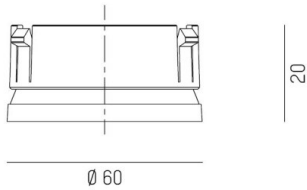

MISSOR**222-a00021**

white synthetic decoration ring, for Missor I, Missor II and Elix

**DRAWING****TECHNICAL DETAILS**

Material	synthetic
Height [mm]	20
Diameter [mm]	60
IP protection class	IP20
Net weight [kg]	0,00
Colour lamp	black
EAN-Number	9010870424449

LIGHT DISTRIBUTION CURVE

The values are rated values. Power and luminous flux are initially subject to a tolerance of +/- 10%. Colour temperature tolerance: +/- 150 K. The values apply to an ambient temperature of 25°C unless otherwise specified.