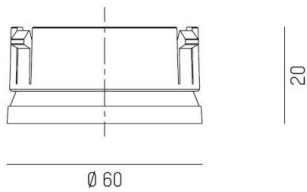

**MISSOR**

222-a00021

black synthetic decoration ring, for Missor I, Missor II and Elix

**DRAWING****TECHNICAL DETAILS**

Material	synthetic
Height [mm]	28
Diameter [mm]	57
IP protection class	IP20
Net weight [kg]	0,00
Colour lamp	black
RAL	9005
EAN-Number	9010870424449

**LIGHT DISTRIBUTION CURVE**

energy label

The values are rated values. Power and luminous flux are initially subject to a tolerance of +/- 10%. Colour temperature tolerance: +/- 150 K. The values apply to an ambient temperature of 25°C unless otherwise specified.