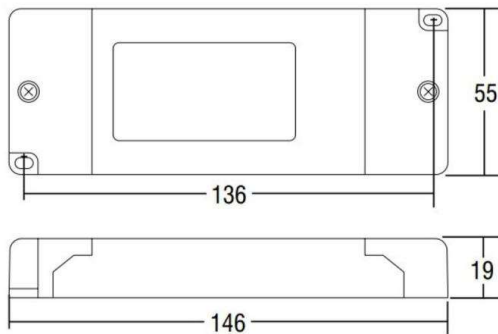

KONVERTER KONST. STROM

24-122322

DC 25W, 24V, non dimmable

DRAWING

TECHNICAL DETAILS

Dimming	not dimmable
Voltage [V]	24 VDC
Material	synthetic
Length [mm]	146
Width [mm]	55
Height [mm]	19
IP protection class	IP20
Voltage class	protection cl. II
Net weight [kg]	0,13
Colour lamp	white
EAN-Number	8010703300316
No. of luminaires B16A	27

LIGHT DISTRIBUTION CURVE

The values are rated values. Power and luminous flux are initially subject to a tolerance of +/- 10%. Colour temperature tolerance: +/- 150 K. The values apply to an ambient temperature of 25°C unless otherwise specified.