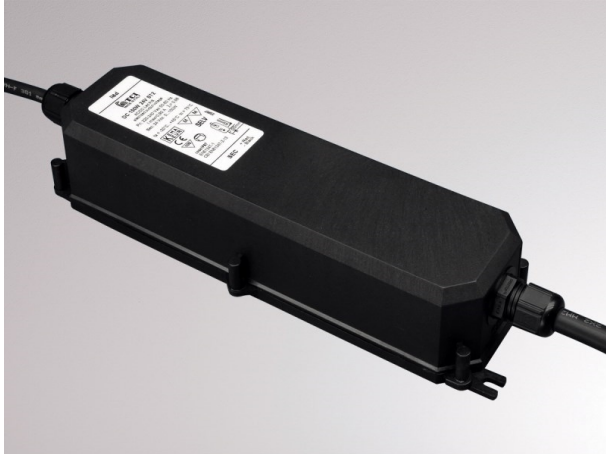

KONVERTER KONST. SPANNUNG

24-122479

DRAWING

TECHNICAL DETAILS

System perform. [W]	70
Converter	with converter
Dimming	not dimmable
Voltage [V]	24 VDC
Material	synthetic
Length [mm]	225
Width [mm]	66
Height [mm]	51
IP protection class	IP67
Voltage class	protection cl. I
Net weight [kg]	0,48
Colour lamp	black
EAN-Number	8010703351592
No. of luminaires B16A	15

LIGHT DISTRIBUTION CURVE

The values are rated values. Power and luminous flux are initially subject to a tolerance of +/- 10%. Colour temperature tolerance: +/- 150 K. The values apply to an ambient temperature of 25°C unless otherwise specified.