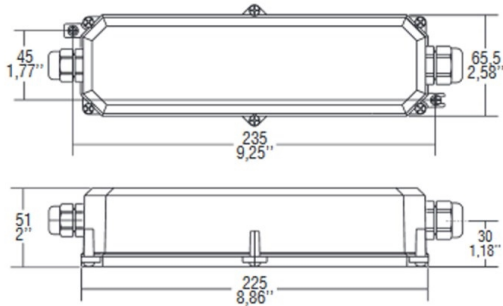

KONVERTER KONST. SPANNUNG

24-122479

DRAWING

TECHNICAL DETAILS

System perform. [W]	70
Converter	with converter
Dimming	not dimmable
Voltage [V]	24 VDC
Material	synthetic
Length [mm]	225
Width [mm]	66
Height [mm]	51
IP protection class	IP67
Voltage class	protection cl. I
Net weight [kg]	0,48
Colour lamp	black
EAN-Number	8010703351592
No. of luminaires B16A	15

LIGHT DISTRIBUTION CURVE

The values are rated values. Power and luminous flux are initially subject to a tolerance of +/- 10%. Colour temperature tolerance: +/- 150 K. The values apply to an ambient temperature of 25°C unless otherwise specified.