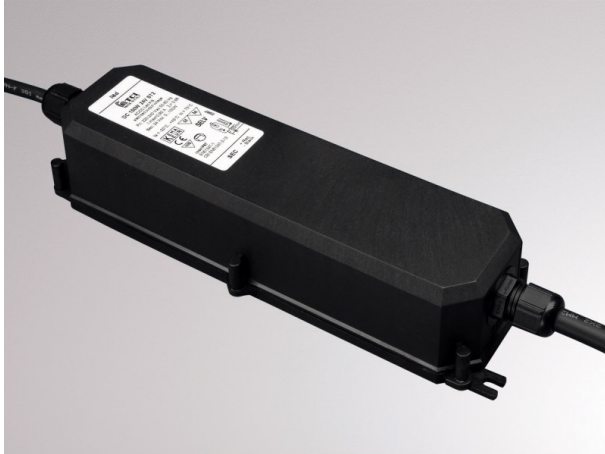

## KONVERTER KONST. SPANNUNG

24-122511

DC 150W, 24V, non dimmable

## TECHNICAL DETAILS

System perform. [W]	150
Converter	with converter
Dimming	not dimmable
Voltage [V]	24 VDC
Material	synthetic
Length [mm]	225
Width [mm]	66
Height [mm]	51
IP protection class	IP67
Voltage class	protection cl. I
Net weight [kg]	0,50
Colour lamp	black
EAN-Number	8010703300569
No. of luminaires B16A	15