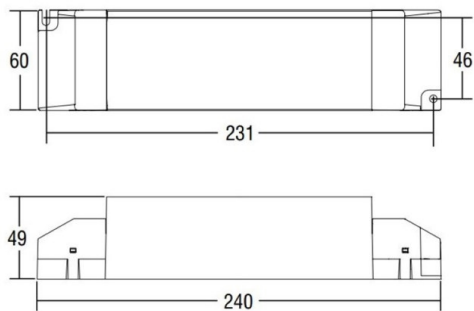

## KONVERTER DIMMBAR KONST. SPANNUNG

24-122730

DC 120W 3-channel (Monochannel 100W) 24V, 1-10V or PUSH dimm., order IR-equipment separately

### DRAWING

### TECHNICAL DETAILS

Converter	with converter
Voltage [V]	24 VDC
Material	synthetic
Length [mm]	240
Width [mm]	60
Height [mm]	49
IP protection class	IP20
Voltage class	protection cl. I
Net weight [kg]	0,40
Colour lamp	white
EAN-Number	8010703306400
No. of luminaires B16A	8