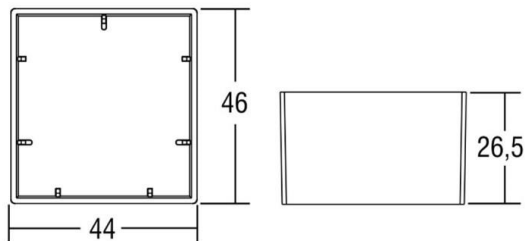

TCI

24-127701

DRAWING

TECHNICAL DETAILS

System perform. [W]	6
Current sec. [mA]	700
Converter	with converter
Dimming	not dimmable
Voltage [V]	12 VDC
Material	synthetic
Length [mm]	44
Width [mm]	46
Height [mm]	26,5
IP protection class	IP54
Voltage class	protection cl. II
Net weight [kg]	0,08
Colour lamp	black
EAN-Number	9010979802452
No. of luminaires B16A	50

LIGHT DISTRIBUTION CURVE

The values are rated values. Power and luminous flux are initially subject to a tolerance of +/- 10%. Colour temperature tolerance: +/- 150 K. The values apply to an ambient temperature of 25°C unless otherwise specified.