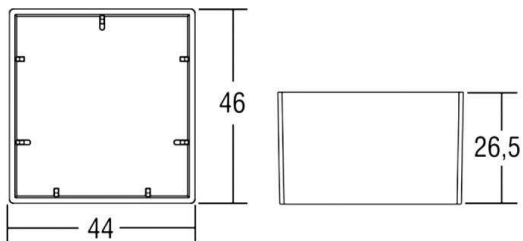

KONVERTER KONST. STROM

24-127703

DRAWING

TECHNICAL DETAILS

Current sec. [mA]	350
Converter	with converter
Dimming	not dimmable
Material	synthetic
Length [mm]	44
Width [mm]	46
Height [mm]	26,5
IP protection class	IP54
Voltage class	protection cl. II
Net weight [kg]	0,08
Colour lamp	black
No. of luminaires B16A	50

LIGHT DISTRIBUTION CURVE

The values are rated values. Power and luminous flux are initially subject to a tolerance of +/- 10%. Colour temperature tolerance: +/- 150 K. The values apply to an ambient temperature of 25°C unless otherwise specified.