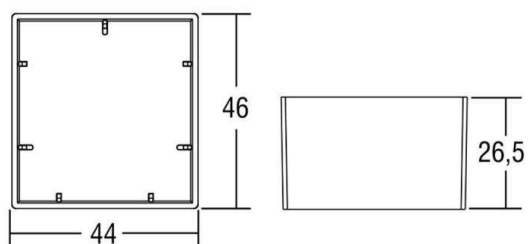

## DRAWING

## TECHNICAL DETAILS

System perform. [W]	8
Current sec. [mA]	350
Converter	with converter
Dimming	not dimmable
Material	synthetic
Length [mm]	44
Width [mm]	46
Height [mm]	26,5
IP protection class	IP54
Voltage class	protection cl. II
Net weight [kg]	0,08
Colour lamp	black
No. of luminaires B16A	50