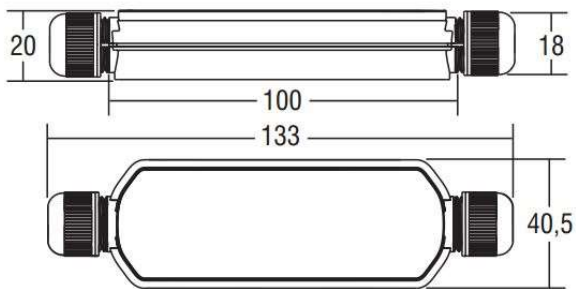

KONVERTER KONST. STROM

24-127706

DRAWING

TECHNICAL DETAILS

Current sec. [mA]	350
Dimming	nicht dimmbar
Material	synthetic
Length [mm]	133
Width [mm]	40,5
Height [mm]	18
IP protection class	IP54
Voltage class	protection cl. II
Net weight [kg]	0,05
Color lamp	white
No. of luminaires B16A	27

LIGHT DISTRIBUTION CURVE

The values are rated values. Power and luminous flux are initially subject to a tolerance of +/- 10%. Colour temperature tolerance: +/- 150 K. The values apply to an ambient temperature of 25°C unless otherwise specified.