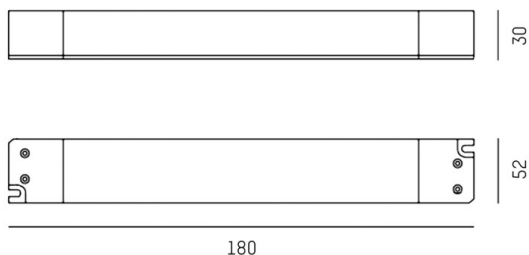

KONVERTER KONST. SPANNUNG

24-127821

LCV 60W 24V Konverter, nicht dimmbar, Draht Querschnitt bis zu 2,5mm²
 120W / 24V DC / 5000mA
 L=300mm, B=40mm, H=30mm
 220-240V 50/60Hz

DRAWING

TECHNICAL DETAILS

System perform. [W]	60
Converter	with converter
Dimming	not dimmable
Voltage [V]	24 VDC
Material	synthetic
Length [mm]	180
Width [mm]	52
Height [mm]	30
IP protection class	IP20
Voltage class	protection cl. II
Net weight [kg]	0,31
Colour lamp	white
EAN-Number	8010703395480
No. of luminaires B16A	12

LIGHT DISTRIBUTION CURVE

The values are rated values. Power and luminous flux are initially subject to a tolerance of +/- 10%. Colour temperature tolerance: +/- 150 K. The values apply to an ambient temperature of 25°C unless otherwise specified.