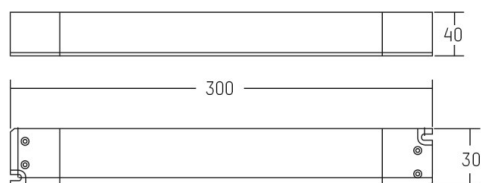

KONVERTER KONST. SPANNUNG

24-127824

LCV 120W 24V Konverter, nicht dimmbar, Draht Querschnitt bis zu 2,5mm²
 120W / 24V DC / 5000mA
 L=300mm, B=40mm, H=30mm
 220-240V 50/60Hz

DRAWING

TECHNICAL DETAILS

System perform. [W]	120
Converter	with converter
Dimming	not dimmable
Voltage [V]	24 VDC
Length [mm]	300
Width [mm]	40
Height [mm]	30
IP protection class	IP20
Voltage class	protection cl. II
Net weight [kg]	0,43
Colour lamp	white
EAN-Number	9010506260861
No. of luminaires B16A	12

LIGHT DISTRIBUTION CURVE

The values are rated values. Power and luminous flux are initially subject to a tolerance of +/- 10%. Colour temperature tolerance: +/- 150 K. The values apply to an ambient temperature of 25°C unless otherwise specified.