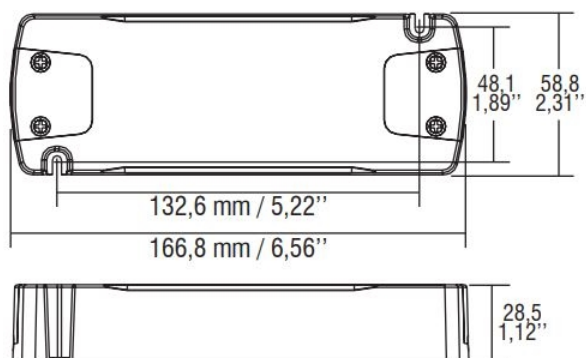

## DRAWING

## TECHNICAL DETAILS

System perform. [W]	50
Converter	with converter
Dimming	not dimmable
Voltage [V]	24 VDC
Material	synthetic
Length [mm]	167
Width [mm]	59
Height [mm]	28,5
IP protection class	IP20
Voltage class	protection cl. II
Net weight [kg]	0,12
Colour lamp	white
EAN-Number	8010703371477
No. of luminaires B16A	20