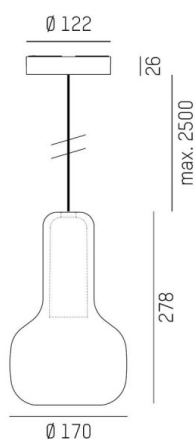

## CORPA

257-0211116000600

CORPA IRIS S PD SUSPENSION made of aluminium, black, shade made of hand-blown glass champagne, dimmability: not dimmable, cable black, adapter/ceiling base black, pendant length 2500mm, IP20

## DRAWING

## TECHNICAL DETAILS

Bulb type	QPAR 16 9W
No. of bulb holders	1x
Socket	GU10
Optics	hand-blown glass
Designer	Rainer Mutsch
Dimming	not dimmable
Voltage [V]	220-240V 50/60Hz
Material	aluminium
Length [mm]	170
Height [mm]	278
Pendant length [mm]	2500
Diameter [mm]	170
IP protection class	IP20
Voltage class	protection cl. II
Net weight [kg]	1,44
Colour lamp	black
Colour of glass/shade	champagne
Colour adapter/ceiling base	black
Electric wire	black
EAN-Number	9010506721485

## LIGHT DISTRIBUTION CURVE

The values are rated values. Power and luminous flux are initially subject to a tolerance of +/- 10%. Colour temperature tolerance: +/- 150 K. The values apply to an ambient temperature of 25°C unless otherwise specified.