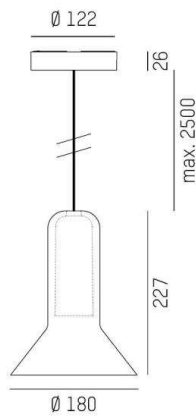

CORPA

257-0211326000600

CORPA BASS PD SUSPENSION made of aluminium, black, smoked grey, cable black, adapter/ceiling base black, pendant length 2500mm, IP20

DRAWING

TECHNICAL DETAILS

Bulb type	QPAR 16 9W
No. of bulb holders	1x
Socket	GU10
Designer	Rainer Mutsch
Voltage [V]	220-240V 50/60Hz
Material	aluminium
Height [mm]	227
Pendant length [mm]	2500
Diameter [mm]	180
IP protection class	IP20
Voltage class	protection cl. II
Net weight [kg]	0,50
Colour lamp	black
Colour of glass/shade	smoked grey
Colour adapter/ceiling base	black
Electric wire	black
EAN-Number	9010506721874

LIGHT DISTRIBUTION CURVE

The values are rated values. Power and luminous flux are initially subject to a tolerance of +/- 10%. Colour temperature tolerance: +/- 150 K. The values apply to an ambient temperature of 25°C unless otherwise specified.