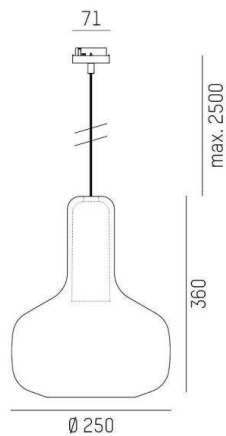

## CORPA

257-029123600600

CORPA IRIS L VOLARE SUSPENSION WITH 2-PH VOLARE ADAPTER made of aluminium, black, rose, cable black, adapter/ceiling base black, pendant length 2500mm, IP20

## DRAWING

## TECHNICAL DETAILS

Bulb type	QPAR 16 9W
No. of bulb holders	1x
Socket	GU10
Designer	Rainer Mutsch
Voltage [V]	220-240V 50/60Hz
Material	aluminium
Height [mm]	360
Pendant length [mm]	2500
Diameter [mm]	250
IP protection class	IP20
Voltage class	protection cl. II
Net weight [kg]	0,50
Color lamp	black
Glass color	rose
Color adapter/ceiling base	black
Electric wire	black
EAN-Number	9010506722147

## LIGHT DISTRIBUTION CURVE

The values are rated values. Power and luminous flux are initially subject to a tolerance of +/- 10%. Colour temperature tolerance: +/- 150 K. The values apply to an ambient temperature of 25°C unless otherwise specified.