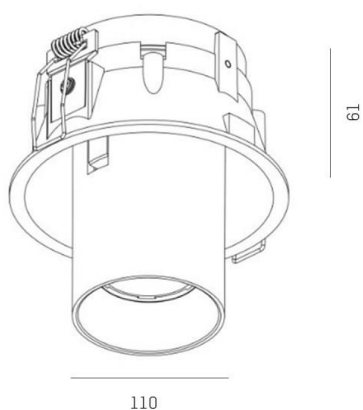

ELIX

276-0010990332706

ELIX R RECESSED SPOTLIGHT made of aluminium, black, similar to RAL 9005, decor black, beam 33°, light output direct, swiveling 355°, tilting 45°, without converter, max. 500mA, dimmability: see converter, IP20

DRAWING

TECHNICAL DETAILS

Bulb type	LED 9W
Luminous flux [lm]	650
Current sec. [mA]	500
Colour temp. [K]	2700K
CRI	>90
Converter	without converter
Dimming	see converter
Light output	direct
Beam angle [°]	33°
Voltage [V]	17,8 VDC
Material	aluminium
Length [mm]	56
Height [mm]	62
Diameter [mm]	110
Ceiling cutout [mm]	102
Recess depth [mm]	91
IP protection class	IP20
Voltage class	protection cl. III
Net weight [kg]	0,52
Colour lamp	black
RAL	9005
Colour decor	black
EAN-Number	9008905906688
Lifetime [h]	L80 B10 20 000
Energy efficiency cl.	E