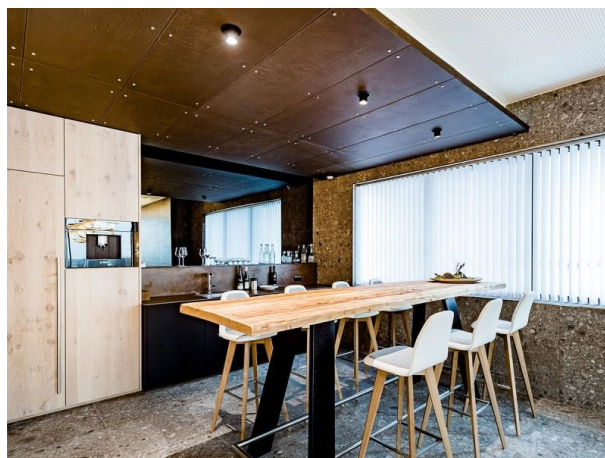

ELIX

276-0010990332706

ELIX R RECESSED SPOTLIGHT made of aluminium, black, similar to RAL 9005, decor black, beam 33°, light output direct, swiveling 355°, tilting 45°, without converter, max. 500mA, dimmability: see converter, IP20