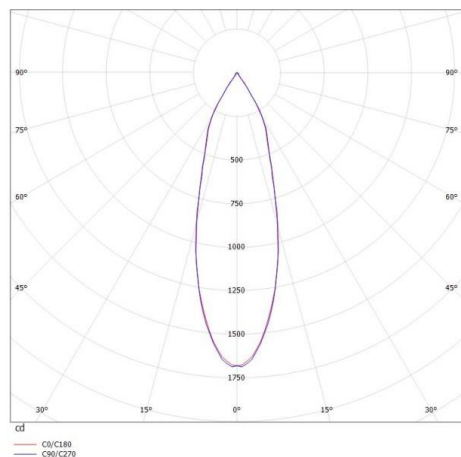

ELIX

276-0010990332706

ELIX R RECESSED SPOTLIGHT made of aluminium, black, similar to RAL 9005, decor black, beam 33°, light output direct, swiveling 355°, tilting 45°, without converter, max. 500mA, dimmability: see converter, IP20

DRAWING

TECHNICAL DETAILS

Bulb type	LED 9W
Luminous flux [lm]	650
Current sec. [mA]	500
Colour temp. [K]	2700K
CRI	>90
Converter	without converter
Dimming	see converter
Light output	direct
Beam angle [°]	33°
Voltage [V]	17,8 VDC
Material	aluminium
Length [mm]	56
Height [mm]	62
Diameter [mm]	110
Ceiling cutout [mm]	102
Recess depth [mm]	91
IP protection class	IP20
Voltage class	protection cl. III
Net weight [kg]	0,52
Colour lamp	black
RAL	9005
Colour decor	black
EAN-Number	9008905906688
Lifetime [h]	L80 B10 20 000
Energy efficiency cl.	E

LIGHT DISTRIBUTION CURVE

The values are rated values. Power and luminous flux are initially subject to a tolerance of +/- 10%. Colour temperature tolerance: +/- 150 K. The values apply to an ambient temperature of 25°C unless otherwise specified.