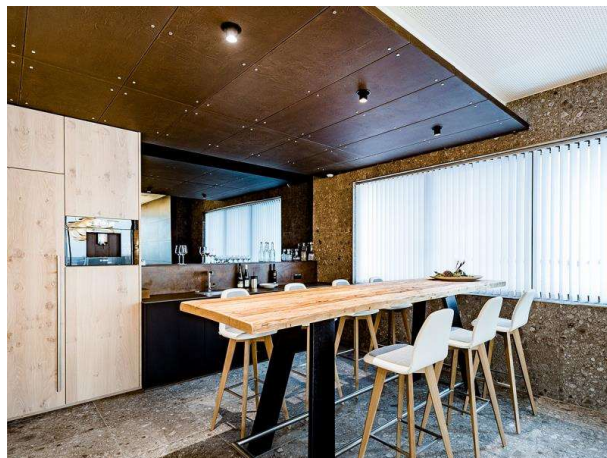

ELIX

276-0010990332706

ELIX R RECESSED SPOTLIGHT made of aluminium, black matt, similar to RAL 9005, beam 33°, light output direct, swiveling 355°, tilting 45°, without converter, max. 500mA, IP20

DRAWING