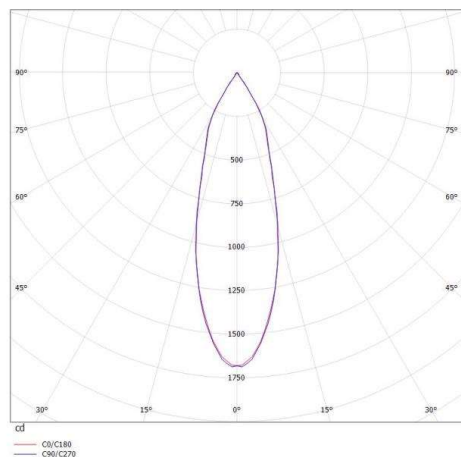

ELIX

276-0010990332706

ELIX R RECESSED SPOTLIGHT made of aluminium, black matt, similar to RAL 9005, beam 33°, light output direct, swiveling 355°, tilting 45°, without converter, max. 500mA, IP20

DRAWING

TECHNICAL DETAILS

Bulb type	LED 9W
Luminous flux [lm]	650
Current sec. [mA]	500
Colour temp. [K]	2700K
CRI	>90
Converter	without converter
Light output	direct
Beam angle [°]	33°
Voltage [V]	17,8 VDC
Material	aluminium

Height [mm]	61
Diameter [mm]	110
Ceiling cutout [mm]	102
Recess depth [mm]	91
IP protection class	IP20
Voltage class	protection cl. III
Net weight [kg]	0,67

Color lamp	black matt
RAL	9005
EAN-Number	9008905906688
Lifetime [h]	25 000

LIGHT DISTRIBUTION CURVE

The values are rated values. Power and luminous flux are initially subject to a tolerance of +/- 10%. Colour temperature tolerance: +/- 150 K. The values apply to an ambient temperature of 25°C unless otherwise specified.