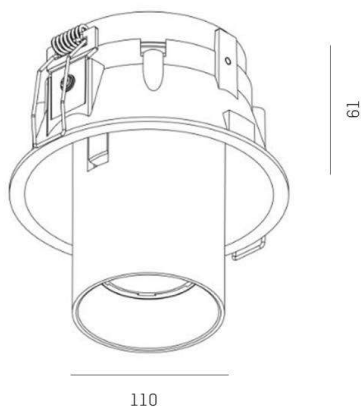

ELIX

276-0010990332706

ELIX R RECESSED SPOTLIGHT made of aluminium, black matt, similar to RAL 9005, beam 33°, light output direct, swiveling 355°, tilting 45°, without converter, max. 500mA, IP20

DRAWING

TECHNICAL DETAILS

Bulb type	LED 9W
Luminous flux [lm]	650
Current sec. [mA]	500
Colour temp. [K]	2700K
CRI	>90
Converter	without converter
Light output	direct
Beam angle [°]	33°
Voltage [V]	17,8 VDC
Material	aluminium

Height [mm]	61
Diameter [mm]	110
Ceiling cutout [mm]	102
Recess depth [mm]	91
IP protection class	IP20
Voltage class	protection cl. III
Net weight [kg]	0,67

Color lamp	black matt
RAL	9005
EAN-Number	9008905906688
Lifetime [h]	25 000