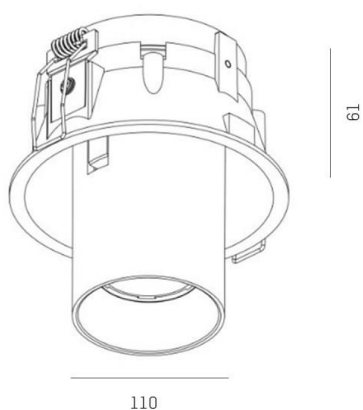

ELIX

276-0010990332756

ELIX R RECESSED SPOTLIGHT made of aluminium, white, decor black, beam 33°, light output direct, swiveling 355°, tilting 45°, without converter, max. 500mA, dimmability: see converter, IP20

DRAWING

TECHNICAL DETAILS

Bulb type	LED 9W
Luminous flux [lm]	650
Current sec. [mA]	500
Colour temp. [K]	2700K
CRI	>90
Converter	without converter
Dimming	see converter
Light output	direct
Beam angle [°]	33°
Voltage [V]	17,8 VDC
Material	aluminium
Length [mm]	56
Height [mm]	62
Diameter [mm]	110
Ceiling cutout [mm]	102
Recess depth [mm]	91
IP protection class	IP20
Voltage class	protection cl. III
Net weight [kg]	0,67
Colour lamp	white
Colour decor	black
EAN-Number	9008905795145
Lifetime [h]	L80 B10 20 000
Energy efficiency cl.	E

LIGHT DISTRIBUTION CURVE

energy label

The values are rated values. Power and luminous flux are initially subject to a tolerance of +/- 10%. Colour temperature tolerance: +/- 150 K. The values apply to an ambient temperature of 25°C unless otherwise specified.