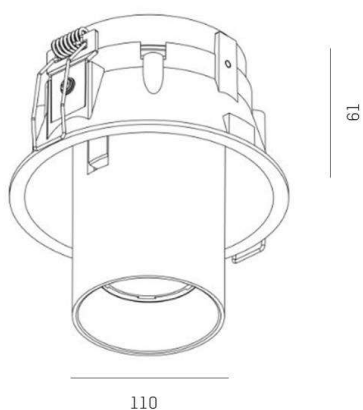

ELIX

276-0010990332756

ELIX R RECESSED SPOTLIGHT made of aluminium, white black matt, similar to RAL 9003/9005, beam 33°, light output direct, swiveling 355°, tilting 45°, without converter, max. 500mA, IP20

DRAWING

TECHNICAL DETAILS

Bulb type	LED 9W
Luminous flux [lm]	650
Current sec. [mA]	500
Colour temp. [K]	2700K
CRI	>90
Converter	without converter
Light output	direct
Beam angle [°]	33°
Voltage [V]	17,8 VDC
Material	aluminium
Height [mm]	61
Diameter [mm]	110
Ceiling cutout [mm]	102
Recess depth [mm]	91
IP protection class	IP20
Voltage class	protection cl. III
Net weight [kg]	0,67
Color lamp	white black matt
RAL	9003/9005
EAN-Number	9008905795145
Lifetime [h]	25 000