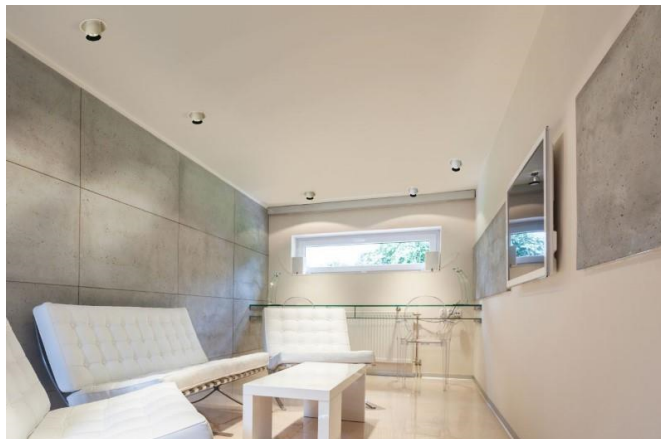

ELIX

276-0010990332756

ELIX R RECESSED SPOTLIGHT made of aluminium, white, decor black, beam 33°, light output direct, swiveling 355°, tilting 45°, without converter, max. 500mA, dimmability: see converter, IP20

DRAWING

TECHNICAL DETAILS

Bulb type	LED 9W
Luminous flux [lm]	650
Current sec. [mA]	500
Colour temp. [K]	2700K
CRI	>90
Converter	without converter
Dimming	see converter
Light output	direct
Beam angle [°]	33°
Voltage [V]	17,8 VDC
Material	aluminium
Length [mm]	56
Height [mm]	62
Diameter [mm]	110
Ceiling cutout [mm]	102
Recess depth [mm]	91
IP protection class	IP20
Voltage class	protection cl. III
Net weight [kg]	0,67
Colour lamp	white
Colour decor	black
EAN-Number	9008905795145
Lifetime [h]	L80 B10 20 000
Energy efficiency cl.	E