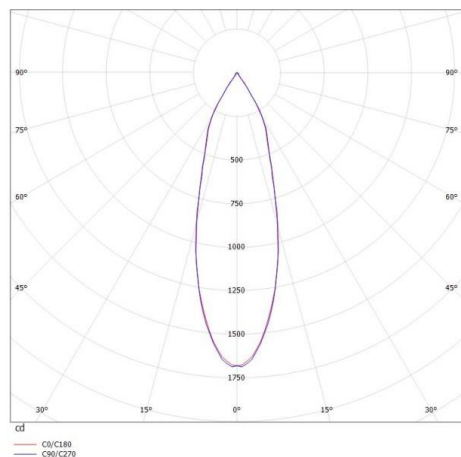

ELIX

276-0010990332756

ELIX R RECESSED SPOTLIGHT made of aluminium, white, decor black, beam 33°, light output direct, swiveling 355°, tilting 45°, without converter, max. 500mA, dimmability: see converter, IP20

DRAWING

TECHNICAL DETAILS

Bulb type	LED 9W
Luminous flux [lm]	650
Current sec. [mA]	500
Colour temp. [K]	2700K
CRI	>90
Converter	without converter
Dimming	see converter
Light output	direct
Beam angle [°]	33°
Voltage [V]	17,8 VDC
Material	aluminium
Length [mm]	56
Height [mm]	62
Diameter [mm]	110
Ceiling cutout [mm]	102
Recess depth [mm]	91
IP protection class	IP20
Voltage class	protection cl. III
Net weight [kg]	0,67
Colour lamp	white
Colour decor	black
EAN-Number	9008905795145
Lifetime [h]	L80 B10 20 000
Energy efficiency cl.	E

LIGHT DISTRIBUTION CURVE

energy label

The values are rated values. Power and luminous flux are initially subject to a tolerance of +/- 10%. Colour temperature tolerance: +/- 150 K. The values apply to an ambient temperature of 25°C unless otherwise specified.