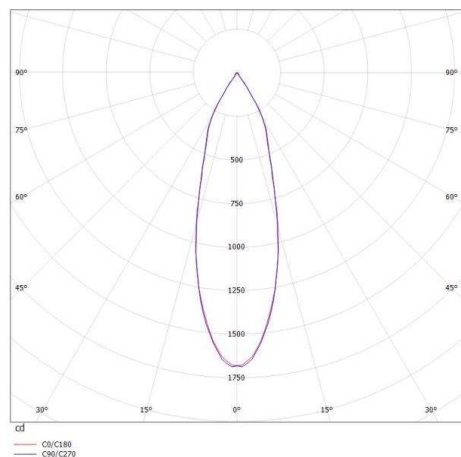

ELIX

276-0010990332756

ELIX R RECESSED SPOTLIGHT made of aluminium, white black matt, similar to RAL 9003/9005, beam 33°, light output direct, swiveling 355°, tilting 45°, without converter, max. 500mA, IP20

DRAWING

TECHNICAL DETAILS

Bulb type	LED 9W
Luminous flux [lm]	650
Current sec. [mA]	500
Colour temp. [K]	2700K
CRI	>90
Converter	without converter
Light output	direct
Beam angle [°]	33°
Voltage [V]	17,8 VDC
Material	aluminium
Height [mm]	61
Diameter [mm]	110
Ceiling cutout [mm]	102
Recess depth [mm]	91
IP protection class	IP20
Voltage class	protection cl. III
Net weight [kg]	0,67
Color lamp	white black matt
RAL	9003/9005
EAN-Number	9008905795145
Lifetime [h]	25 000

LIGHT DISTRIBUTION CURVE

The values are rated values. Power and luminous flux are initially subject to a tolerance of +/- 10%. Colour temperature tolerance: +/- 150 K. The values apply to an ambient temperature of 25°C unless otherwise specified.