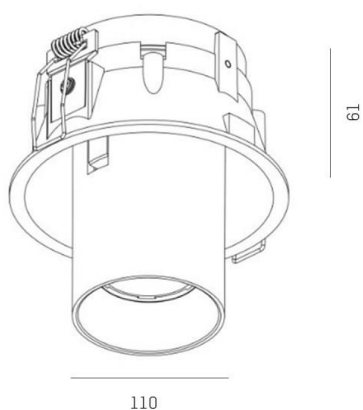

ELIX

276-0010990333006

ELIX R RECESSED SPOTLIGHT made of aluminium, black, similar to RAL 9005, decor black, beam 33°, light output direct, swiveling 355°, tilting 45°, without converter, max. 500mA, dimmability: see converter, IP20

DRAWING

TECHNICAL DETAILS

Bulb type	LED 9W
Luminous flux [lm]	770
Current sec. [mA]	500
Colour temp. [K]	3000K
CRI	>90
Converter	without converter
Dimming	see converter
Light output	direct
Beam angle [°]	33°
Voltage [V]	17,8 VDC
Material	aluminium
Length [mm]	56
Height [mm]	62
Diameter [mm]	110
Ceiling cutout [mm]	102
Recess depth [mm]	91
IP protection class	IP20
Voltage class	protection cl. III
Net weight [kg]	0,68
Colour lamp	black
RAL	9005
Colour decor	black
EAN-Number	9008905906701
Lifetime [h]	L80 B10 20 000
Energy efficiency cl.	E