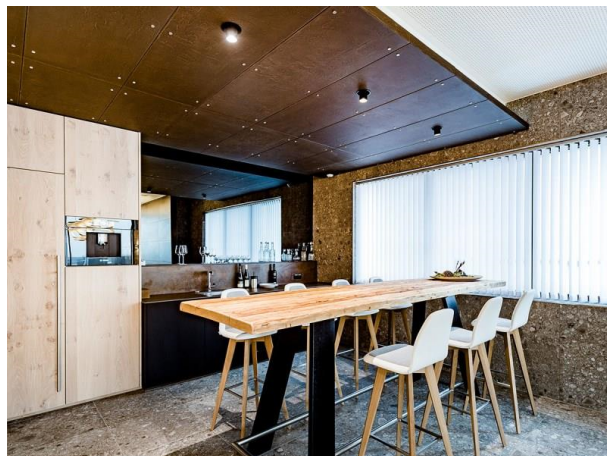

ELIX

276-0010990333006

ELIX R RECESSED SPOTLIGHT made of aluminium, black, similar to RAL 9005, decor black, beam 33°, light output direct, swiveling 355°, tilting 45°, without converter, max. 500mA, dimmability: see converter, IP20