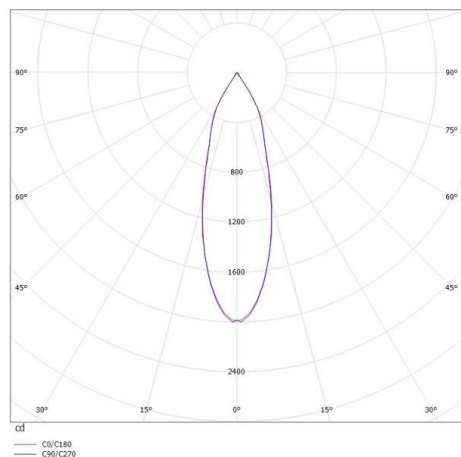

ELIX

276-0010990333006

ELIX R RECESSED SPOTLIGHT made of aluminium, black, similar to RAL 9005, decor black, beam 33°, light output direct, swiveling 355°, tilting 45°, without converter, max. 500mA, dimmability: see converter, IP20

DRAWING

TECHNICAL DETAILS

Bulb type	LED 9W
Luminous flux [lm]	770
Current sec. [mA]	500
Colour temp. [K]	3000K
CRI	>90
Converter	without converter
Dimming	see converter
Light output	direct
Beam angle [°]	33°
Voltage [V]	17,8 VDC
Material	aluminium
Length [mm]	56
Height [mm]	62
Diameter [mm]	110
Ceiling cutout [mm]	102
Recess depth [mm]	91
IP protection class	IP20
Voltage class	protection cl. III
Net weight [kg]	0,68
Colour lamp	black
RAL	9005
Colour decor	black
EAN-Number	9008905906701
Lifetime [h]	L80 B10 20 000
Energy efficiency cl.	E

LIGHT DISTRIBUTION CURVE

The values are rated values. Power and luminous flux are initially subject to a tolerance of +/- 10%. Colour temperature tolerance: +/- 150 K. The values apply to an ambient temperature of 25°C unless otherwise specified.