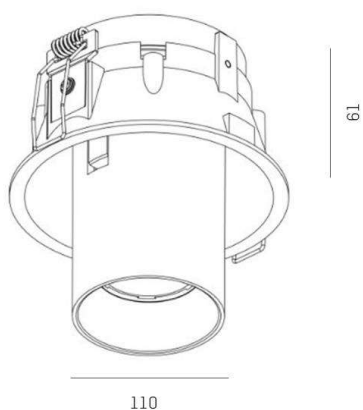

ELIX

276-0010990333056

ELIX R RECESSED SPOTLIGHT made of aluminium, white black matt, similar to RAL 9003/9005, beam 33°, light output direct, swiveling 355°, tilting 45°, without converter, max. 500mA, IP20

DRAWING

TECHNICAL DETAILS

Bulb type	LED 9W
Luminous flux [lm]	770
Current sec. [mA]	500
Colour temp. [K]	3000K
CRI	>90
Converter	without converter
Light output	direct
Beam angle [°]	33°
Voltage [V]	17,8 VDC
Material	aluminium
Height [mm]	61
Diameter [mm]	110
Ceiling cutout [mm]	102
Recess depth [mm]	91
IP protection class	IP20
Voltage class	protection cl. III
Net weight [kg]	0,70
Color lamp	white black matt
RAL	9003/9005
EAN-Number	9008905795138
Lifetime [h]	25 000