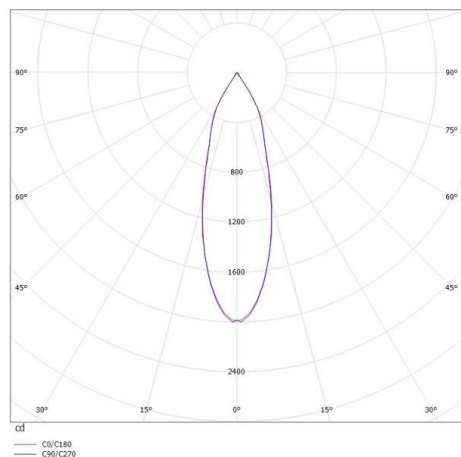

ELIX

276-0010990333056

ELIX R RECESSED SPOTLIGHT made of aluminium, white, similar to RAL 9003, decor black, beam 33°, light output direct, swiveling 355°, tilting 45°, without converter, max. 500mA, dimmability: see converter, IP20

DRAWING

TECHNICAL DETAILS

Bulb type	LED 9W
Luminous flux [lm]	770
Current sec. [mA]	500
Colour temp. [K]	3000K
CRI	>90
Converter	without converter
Dimming	see converter
Light output	direct
Beam angle [°]	33°
Voltage [V]	17,8 VDC
Material	aluminium
Length [mm]	56
Height [mm]	62
Diameter [mm]	110
Ceiling cutout [mm]	102
Recess depth [mm]	91
IP protection class	IP20
Voltage class	protection cl. III
Net weight [kg]	0,70
Colour lamp	white
RAL	9003
Colour decor	black
EAN-Number	9008905795138
Lifetime [h]	L80 B10 20 000
Energy efficiency cl.	E

LIGHT DISTRIBUTION CURVE

energy label

The values are rated values. Power and luminous flux are initially subject to a tolerance of +/- 10%. Colour temperature tolerance: +/- 150 K. The values apply to an ambient temperature of 25°C unless otherwise specified.