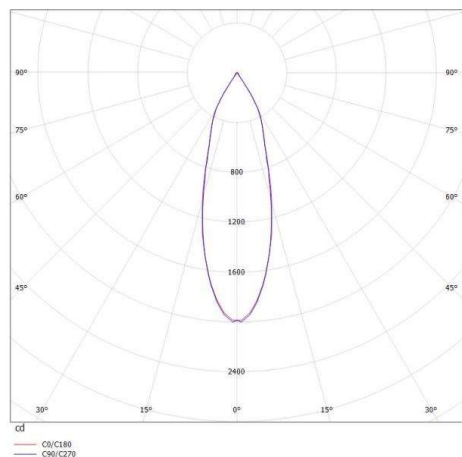

ELIX

276-0010990333056

ELIX R RECESSED SPOTLIGHT made of aluminium, white black matt, similar to RAL 9003/9005, beam 33°, light output direct, swiveling 355°, tilting 45°, without converter, max. 500mA, IP20

DRAWING

TECHNICAL DETAILS

Bulb type	LED 9W
Luminous flux [lm]	770
Current sec. [mA]	500
Colour temp. [K]	3000K
CRI	>90
Converter	without converter
Light output	direct
Beam angle [°]	33°
Voltage [V]	17,8 VDC
Material	aluminium
Height [mm]	61
Diameter [mm]	110
Ceiling cutout [mm]	102
Recess depth [mm]	91
IP protection class	IP20
Voltage class	protection cl. III
Net weight [kg]	0,70
Color lamp	white black matt
RAL	9003/9005
EAN-Number	9008905795138
Lifetime [h]	25 000

LIGHT DISTRIBUTION CURVE

The values are rated values. Power and luminous flux are initially subject to a tolerance of +/- 10%. Colour temperature tolerance: +/- 150 K. The values apply to an ambient temperature of 25°C unless otherwise specified.