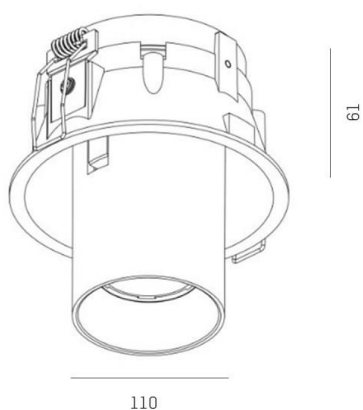

ELIX

276-0010990333056

ELIX R RECESSED SPOTLIGHT made of aluminium, white, similar to RAL 9003, decor black, beam 33°, light output direct, swiveling 355°, tilting 45°, without converter, max. 500mA, dimmability: see converter, IP20

DRAWING

TECHNICAL DETAILS

Bulb type	LED 9W
Luminous flux [lm]	770
Current sec. [mA]	500
Colour temp. [K]	3000K
CRI	>90
Converter	without converter
Dimming	see converter
Light output	direct
Beam angle [°]	33°
Voltage [V]	17,8 VDC
Material	aluminium
Length [mm]	56
Height [mm]	62
Diameter [mm]	110
Ceiling cutout [mm]	102
Recess depth [mm]	91
IP protection class	IP20
Voltage class	protection cl. III
Net weight [kg]	0,70
Colour lamp	white
RAL	9003
Colour decor	black
EAN-Number	9008905795138
Lifetime [h]	L80 B10 20 000
Energy efficiency cl.	E

LIGHT DISTRIBUTION CURVE

energy label

The values are rated values. Power and luminous flux are initially subject to a tolerance of +/- 10%. Colour temperature tolerance: +/- 150 K. The values apply to an ambient temperature of 25°C unless otherwise specified.